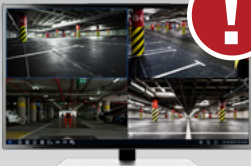

Fixed cameras are equipped with Passive Infrared Recognition (PIR) technology that detects thermal signatures, like cars and people, and can trigger alerts

Full Frame Illumination technology reduces overexposure at the center of the image, increases efficiency up to 30%, and captures images in the dark.

FREE HD Vision Mobile app to view video anywhere, anytime

WHAT'S INCLUDED:

- (4) 8.0MP bullet cameras
- Mounting template
- Mounting hardware
- 4-channel security NVR
- 1TB pre-installed hard drive
- Set of hard drive mounting hardware
- USB mouse
- 6' CAT5e patch cable
- Power supplies
- Video/power cables
- Quick start guide
- Instruction manual