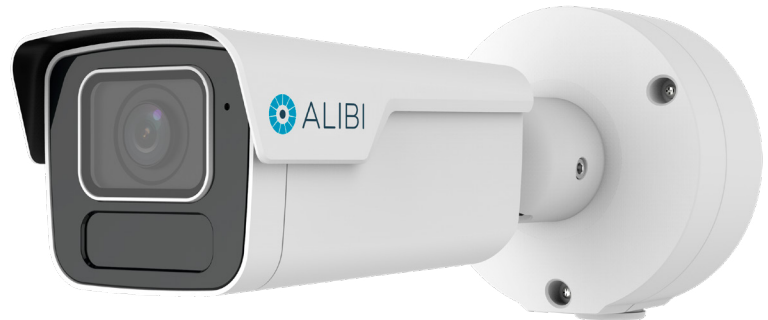

# ALIBI VIGILANT PERFORMANCE 4MP STARLIGHT SMARTSENSE INTELLISEARCH IP VARIFOCAL BULLET CAMERA

## Key Specifications:

- + 4MP high-resolution 2688 x 1520 @ 30fps
- + 2.7-13.5mm autofocusing and motorized Lens
- + Smart IR up to 196 feet nighttime viewing
- + Color Attribute Collection
- + IntelliSearch Color Match Technology
- + Starlight technology - Color: 0.002Lux, 0 Lux with IR
- + Up to 130dB true WDR (Wide Dynamic Range)
- + Built-in Mic and Audio-Alarm 1 in/1 out
- + MicroSD, up to 256GB
- + ANR Network Storage, NAS (NFS)
- + Supports Ultra 265, H.265, H.264, and MJPEG
- + ONVIF (Profile S, Profile G, Profile T), API, SDK
- + IP67 rating - withstands temps from -22 degrees to +140 degrees Fahrenheit
- + NDAA-compliant

The Alibi Vigilant Performance Series, 4MP 196 feet IR Varifocal Bullet Camera delivers crisp video day or night. It also offers flexible storage solutions, with a built-in micro-SD slot - enabling local storage up to 512GB.