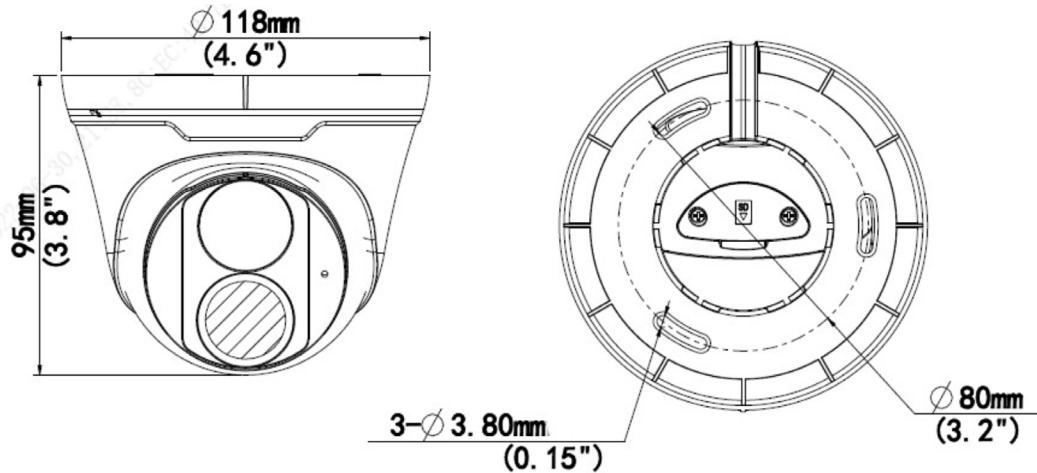

INTERFACE

Audio I/O	N/A
Alarm I/O	N/A
RS485	N/A
Built-in Mic	Support
Built-in Speaker	N/A
WIFI	N/A
Network	1 RJ45 10M/100M Base-TX Ethernet
Video Output	N/A

CERTIFICATIONS

EMC	CE-EMC (EN 55032: 2015+A1:2020,EN 61000-3-3: 2013+A1: 2019,EN IEC 61000-3-2: 2019+A1: 2021,EN 55035: 2017+A11:2020) FCC (FCC CFR 47 part15 B, ANSI C63.4-2014)
Safety	CE LVD (EN 62368-1:2014+A11:2017) CB (IEC 62368-1:2014) UL (UL 62368-1, 2nd Ed., Issue Date: 2014-12-01)
Environment	CE-RoHS (2011/65/EU;(EU)2015/863); WEEE (2012/19/EU); Reach (Regulation (EC) No 1907/2006)
Protection	IP67 (IEC 60529:1989+AMD1:1999+AMD2:2013)

GENERAL

Power	DC 12V±25%, PoE (IEEE 802.3af) Power consumption: Max 4.0W
Power Interface	Ø 5.5mm coaxial power plug
Dimensions (Ø x H)	118 x 95mm (4.6" x 3.8")
Weight	0.29kg (0.63lb)
Material	Metal + Plastic
Working Environment	-30°C - 60°C (-22°F - 140°F), Humidity: ≤95% RH (non-condensing)
Storage Environment	-30°C - 60°C (-22°F - 140°F), Humidity: ≤95% RH (non-condensing)
Surge Protection	4KV
Reset Button	N/A

DIMENSIONS