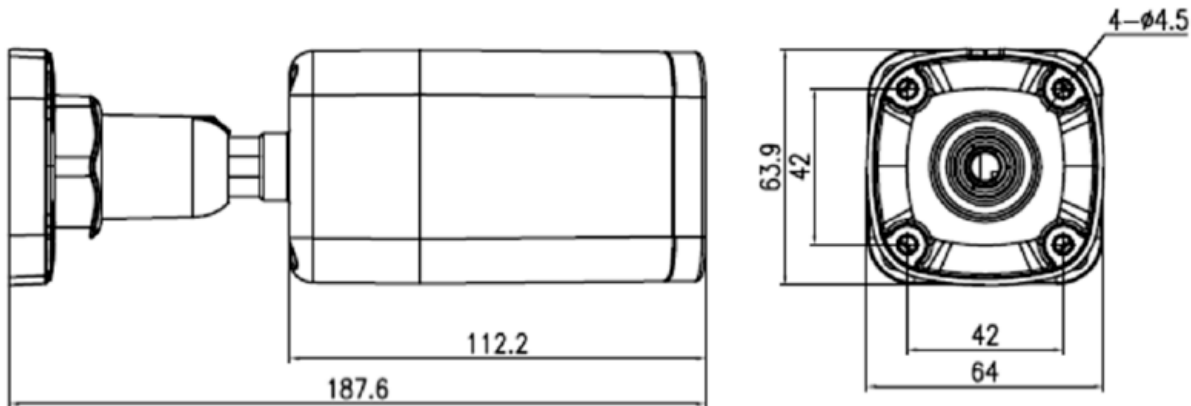

Dimensions

Compatible Brackets

Alibi Cloud VS is a cost-effective video surveillance solution that allows you to stream and retain video surveillance footage in an ultra-secure cloud environment. Powered by Eagle Eye Networks, a global leader in cloud video surveillance, Alibi Cloud VS is engineered to deliver cutting-edge reliability, scalability, and cybersecurity.

Use the Alibi Cloud VS mobile application to view real-time videos, download footage or manage your solution. Ultra-secure, reliable and scalable - Alibi Cloud VS helps you protect your property with the latest cloud innovations.

The Alibi Cloud VS management dashboard is also available via web portal - no application needed to view and manage your camera to cloud solution on your computer or tablet.