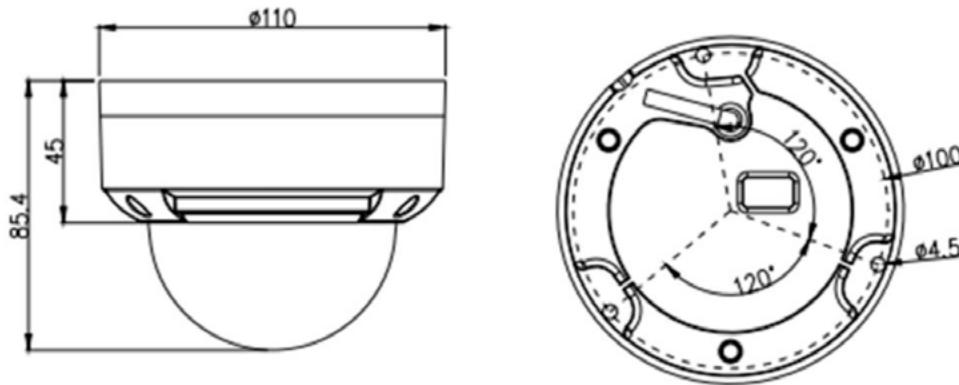

Dimensions

Compatible Brackets

Alibi Cloud VS is a cost-effective video surveillance solution that allows you to stream and retain video surveillance footage in an ultra-secure cloud environment. Powered by Eagle Eye Networks, a global leader in cloud video surveillance, Alibi Cloud VS is engineered to deliver cutting-edge reliability, scalability, and cyber-security.

Use the Alibi Cloud VS mobile application to view real-time videos, download footage or manage your solution. Ultra-secure, reliable and scalable - Alibi Cloud VS helps you protect your property with the latest cloud innovations.

The Alibi Cloud VS management dashboard is also available via web portal - no application needed to view and manage your camera to cloud solution on your computer or tablet.