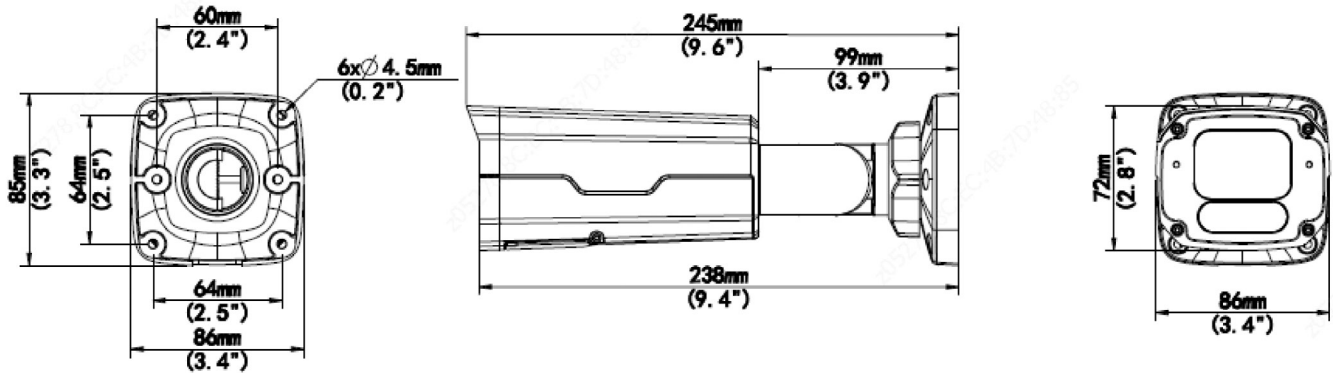

DIMENSIONS

COMPATIBLE BRACKETS

**PREMIER
SURVEILLANCE**

Premier Surveillance

432-239-4406

<https://www.premiersurveillancetx.com/>