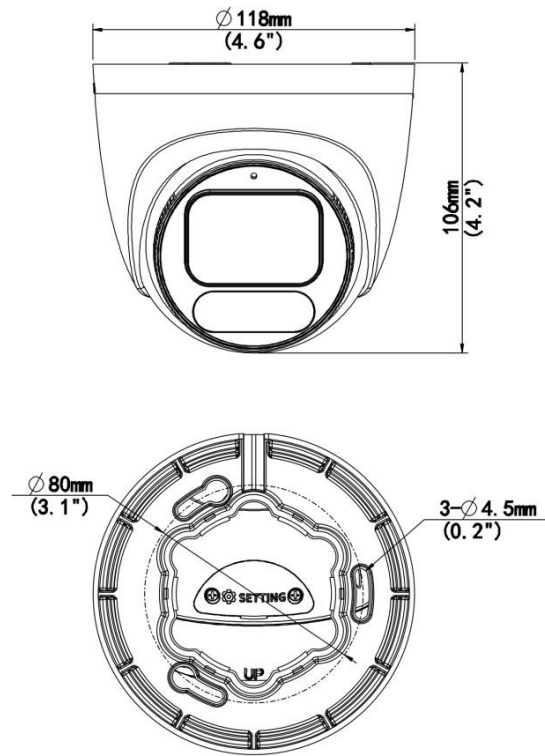

General	
Power	DC 12V±25%, PoE (IEEE 802.3af)
Power Consumption	Max 3.9W
Power Interface	Ø5.5 mm coaxial power plug
Dimensions	Ø118 x 106mm (Ø4.6" x 4.2") (Ø x H)
Weight	0.48kg(1.06lb)
Material	Metal + Plastic

## Dimensions