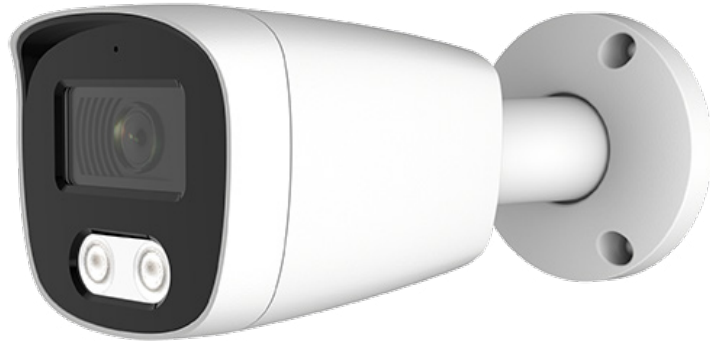

VIGILANT FLEX SERIES

Meets federal government technical requirements

ALIBI VIGILANT FLEX SERIES 2MP ILLUMINITE STARLIGHT HD-TVI/AHD/CVI/CVBS FIXED BULLET CAMERA

Key Specifications:

- + 2MP Bullet Camera
- + SONY Starvis chipset for color in low light
- + Built-in White Light LED to capture color video 24/7
- + 2.8mm fixed lens
- + NDA A compliant
- + Video Output: HD-TVI/AHD/TVI/CVI: 2M@30fps
- + DWDR (Digital Wide Dynamic Range)
- + DNR (Digital Noise Reduction)
- + IP67 rating- withstands temps from 14 degrees to 140 degrees Fahrenheit
- + **Built-in LED for Color Video 24/7/365** - The powerful white light LED that is built-in just below the lens helps illuminate the field of view so you can capture color video all day and all night. The LED also can act as a deterrent during the night.
- + **Multi-megapixel resolution** - Get more detail from your video camera. This camera captures high-resolution video footage that delivers crisp, precise detail and clarity for your video security needs.
- + **Innovative Day/Night Scene Detection** - includes a hardware sensor for smart software imaging that detects surveillance scene illumination. Designed to be water and dust-proof, this allows you to avoid unexpected costs of hardware failure.
- + **Intuitive interface** - everything you need to manage your system at your fingertips. With an intuitive interface and access to the free Alibi CMS and mobile app, system management has never been simpler.

**PREMIER
SURVEILLANCE**

Premier Surveillance

432-239-4406

<https://www.premiersurveillancetx.com/>

SPECIFICATIONS

CAMERA

Image Sensor	1/2.8" SONY Starvis Back-illuminated CMOS sensor
Image Resolution	5M:2592*1944 4M:2560*1440 2M:1920*1080
TV System	PAL/NTSC
Electronic Shutter	Auto
Scanning System	Progressive Scan

LENS

Focus Length	2.8mm
Field of View	107°
Focus Control	Fixed
Lens Type	Fixed

NIGHT VISION

IR Cut Filter	YES
Infrared LED	NO, Support Warm white (4000K)
Light Distanc	up to 25m
IR Status	AGC Auto Control