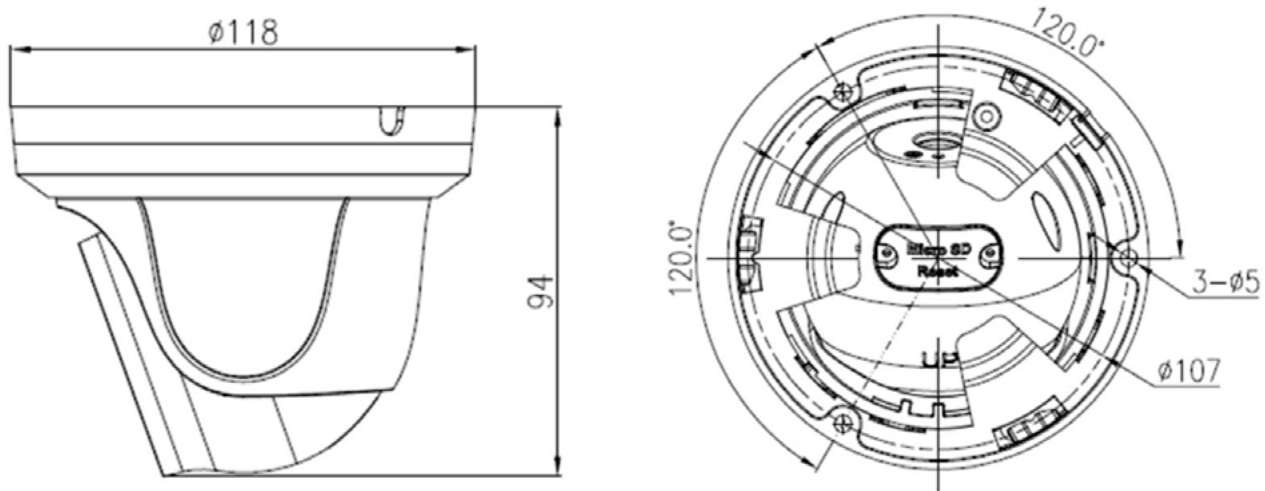

Dimensions

Compatible Brackets

Alibi Cloud VS is a cost-effective video surveillance solution that allows you to stream and retain video surveillance footage in an ultra-secure cloud environment. Powered by Eagle Eye Networks, a global leader in cloud video surveillance, Alibi Cloud VS is engineered to deliver cutting-edge reliability, scalability, and cyber-security.

Use the Alibi Cloud VS mobile application to view real-time videos, download footage or manage your solution. Ultra-secure, reliable and scalable - Alibi Cloud VS helps you protect your property with the latest cloud innovations.

The Alibi Cloud VS management dashboard is also available via web portal - no application needed to view and manage your camera to cloud solution on your computer or tablet.

**PREMIER
SURVEILLANCE**

Premier Surveillance

432-239-4406

<https://www.premiersurveillance.com/>