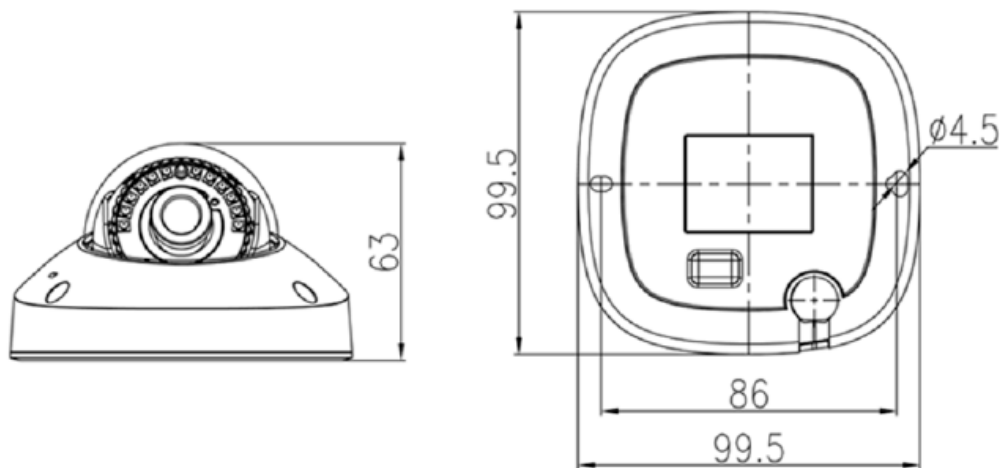

INTERFACE

Ethernet	1 Ethernet (10/100 Base-T) RJ-45 Connector
Audio	1ch Output, Built-in 1ch Mic
Alarm	1ch Input, 1ch Output
Reset Button	Support
Storage	Built-in Micro SD slot, up to 256G

ELECTRICAL

Power Supply	DC12V/POE (IEEE 802.3af)
Power Consumption	Max 6 W
Operating Temperature	-40°C - 55°C (-40°F - 131°F)
Operating Humidity	Less than 90% RH
Ingress Protection	IP66
Certifications	CE/FCC
Casing	Metal + Plastic
Dimensions	99.5 × 99.5 × 63 mm (3.92 × 3.92 × 2.48 inch)
Net Weight	0.38 kg (0.84 lb)

Dimensions

Compatible Brackets

Round Back Box

Pendant Mount for Junction Box

Corner Mount for All Junction Box and Wall Mounts

Pole Mount for All Junction Box and Wall Mount

Round Junction Box Dome, Wedge Camera