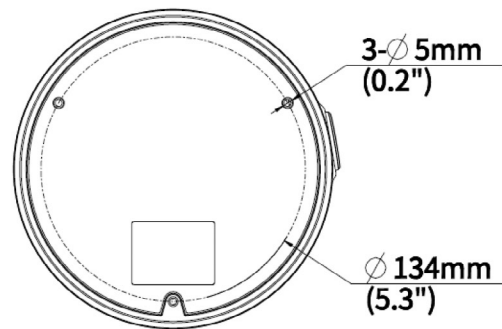

## GENERAL

Power	DC 12V $\pm$ 25%, PoE (IEEE 802.3af) Power consumption: Max 8.0W
Power Interface	$\varnothing$ 5.5mm coaxial power plug
Dimensions ( $\varnothing$ x H)	162 x 149mm ( $\varnothing$ 6.4" x 5.9")
Weight	1.36kg (2.99lb)
Material	Metal
Working Environment	-30°C ~ 60°C (-22°F ~ 140°F), Humidity: $\leq$ 95% RH (non-condensing)
Storage Environment	-30°C ~ 60°C (-22°F ~ 140°F), Humidity: $\leq$ 95% RH (non-condensing)
Surge Protection	6KV
Reset Button	Support
Web Client Language	20 Languages Traditional Chinese, English, Simplified Chinese, Polish, German, Russian, French, Korean, Dutch, Czech, Portuguese (Europe), Portuguese (Brazil), Japanese, Thai, Turkish, Spanish (Latin America), Spanish (Europe), Hungarian, Italian, Vietnamese

# COMPATIBLE BRACKETS

Junction Box  
Waterproof Joint

Fixed Dome Indoor Pendant  
Mount

Fixed Dome Indoor/Outdoor  
Pendant Mount

Fixed Dome Indoor/Outdoor  
Pendant Mount

Bullet & Dome Corner Mounting  
Bracket

Pole Mount

4-inch Fixed Dome  
Wall Mount

---

# DIMENSIONS

Precision Security Specialist

3306070265

<http://PSS.alibidealer.com>