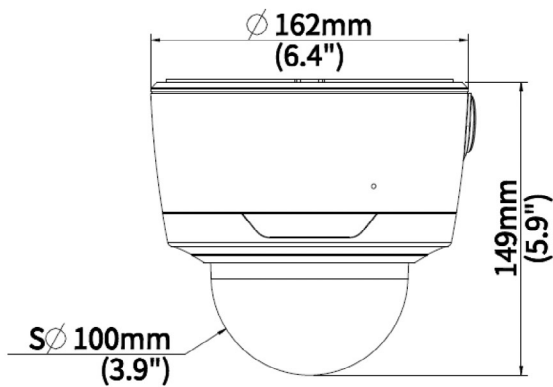

## GENERAL

Power	DC 12V $\pm$ 25%, PoE (IEEE 802.3af) Power consumption: Max 8.0W
Power Interface	$\varnothing$ 5.5mm coaxial power plug
Dimensions ( $\varnothing$ x H)	162 x 149mm ( $\varnothing$ 6.4" x 5.9")
Weight	1.36kg (2.99lb)
Material	Metal
Working Environment	-30°C ~ 60°C (-22°F ~ 140°F), Humidity: $\leq$ 95% RH (non-condensing)
Storage Environment	-30°C ~ 60°C (-22°F ~ 140°F), Humidity: $\leq$ 95% RH (non-condensing)
Surge Protection	6KV
Reset Button	Support
Web Client Language	20 Languages Traditional Chinese, English, Simplified Chinese, Polish, German, Russian, French, Korean, Dutch, Czech, Portuguese (Europe), Portuguese (Brazil), Japanese, Thai, Turkish, Spanish (Latin America), Spanish (Europe), Hungarian, Italian, Vietnamese

Pole Mount

4-inch Fixed Dome  
Wall Mount

---

# DIMENSIONS

Precision Security Specialist

3306070265

<http://PSS.alibidealer.com>