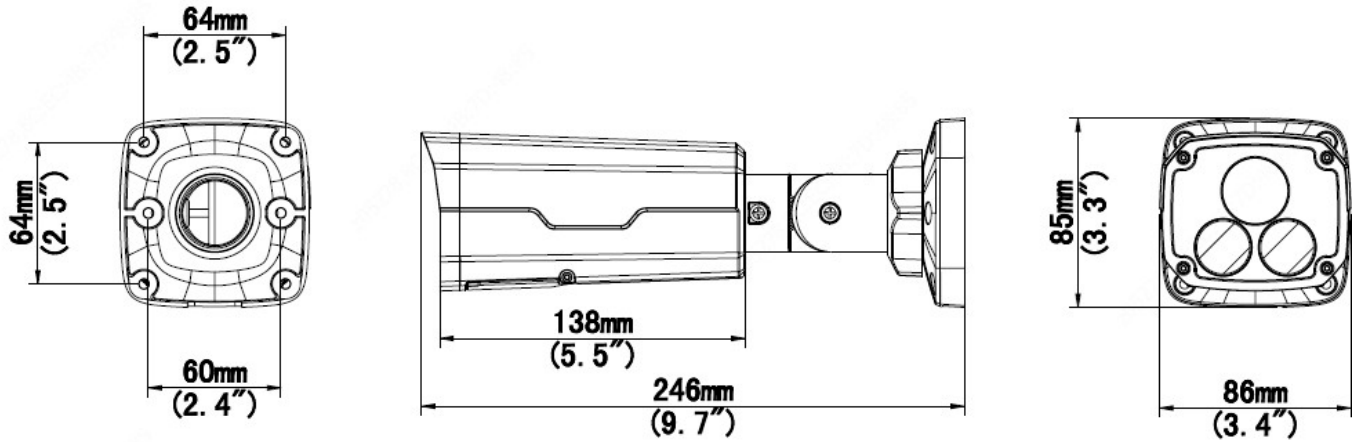

## GENERAL

Power	DC 12V±25%, PoE (IEEE 802.3af). Power consumption: Max 9.0W
Dimensions (L x W x H)	9.7" x 3.4" x 3.3"
Net Weight	0.92kg (2.02lb)
Material	Metal
Working Environment	-30°C - 60°C (-22°F - 140°F), Humidity: ≤95% RH (non-condensing)
Storage Environment	-30°C - 60°C (-22°F - 140°F), Humidity: ≤95% RH (non-condensing)
surge protection	4KV
Ingress Protection	IP67
Vandal Resistant	IK10
Reset Button	N\A

# DIMENSIONS