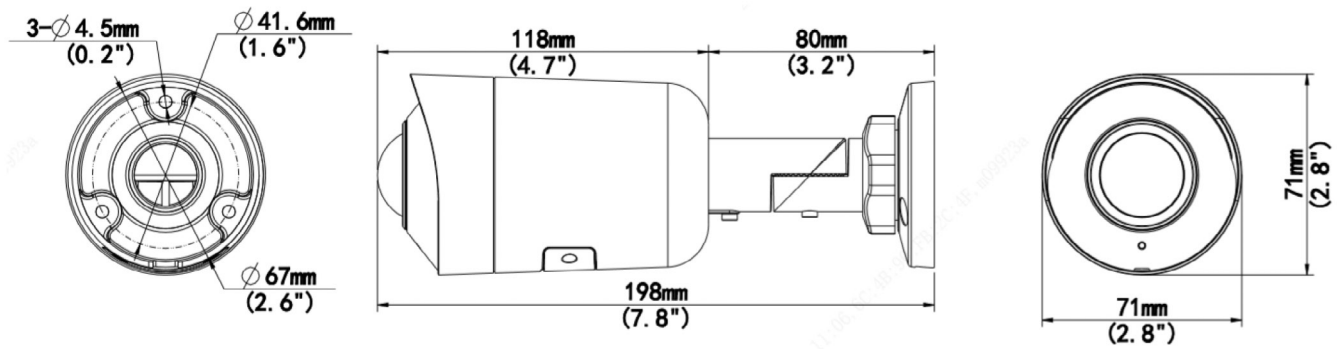

GENERAL

Power	DC 12V±25%, PoE (IEEE 802.3af) Power consumption: Max 5.5W
Power Interface	Ø 5.5mm coaxial power plug
Dimensions (L × W × H)	198× 71 × 71mm (7.8" × 2.8" × 2.8")
Weight	0.42kg (0.93lb)
Material	Metal
Working Environment	-30°C - 60°C (-22°F - 140°F), Humidity: ≤95% RH (non-condensing)
Storage Environment	-30°C - 60°C (-22°F - 140°F), Humidity: ≤95% RH (non-condensing)
Surge Protection	4KV
Reset Button	Support

3in Electric-box Transfer Plate for Fixed Lens Camera
(wide base)

Bullet & Dome Corner Mounting
Bracket

Pole Mount Adapter for Bullet
Cameras

DIMENSIONS

Precision Security Specialist

3306070265

<http://PSS.alibidealer.com>