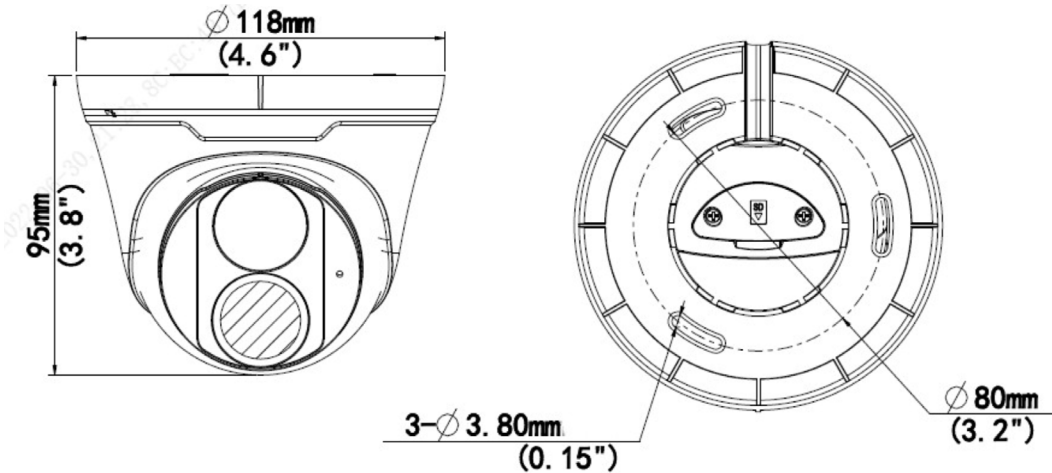

INTERFACE

Audio I/O	N/A
Alarm I/O	N/A
RS485	N/A
Built-in Mic	Support
Built-in Speaker	N/A
WIFI	N/A
Network	1 RJ45 10M/100M Base-TX Ethernet
Video Output	N/A

CERTIFICATIONS

EMC	CE-EMC (EN 55032: 2015+A1:2020,EN 61000-3-3: 2013+A1: 2019,EN IEC 61000-3-2: 2019+A1: 2021,EN 55035: 2017+A11:2020) FCC (FCC CFR 47 part15 B, ANSI C63.4-2014)
Safety	CE LVD (EN 62368-1:2014+A11:2017) CB (IEC 62368-1:2014) UL (UL 62368-1, 2nd Ed., Issue Date: 2014-12-01)
Environment	CE-RoHS (2011/65/EU;(EU)2015/863); WEEE (2012/19/EU); Reach (Regulation (EC) No 1907/2006)
Protection	IP67 (IEC 60529:1989+AMD1:1999+AMD2:2013)

GENERAL

Power	DC 12V±25%, PoE (IEEE 802.3af) Power consumption: Max 4.0W
Power Interface	Ø 5.5mm coaxial power plug
Dimensions (Ø x H)	118 x 95mm (4.6" x 3.8")
Weight	0.29kg (0.63lb)
Material	Metal + Plastic
Working Environment	-30°C - 60°C (-22°F - 140°F), Humidity: ≤95% RH (non-condensing)
Storage Environment	-30°C - 60°C (-22°F - 140°F), Humidity: ≤95% RH (non-condensing)
Surge Protection	4KV
Reset Button	N/A

DIMENSIONS

Precision Security Specialist

3306070265

<http://PSS.alibidealer.com>