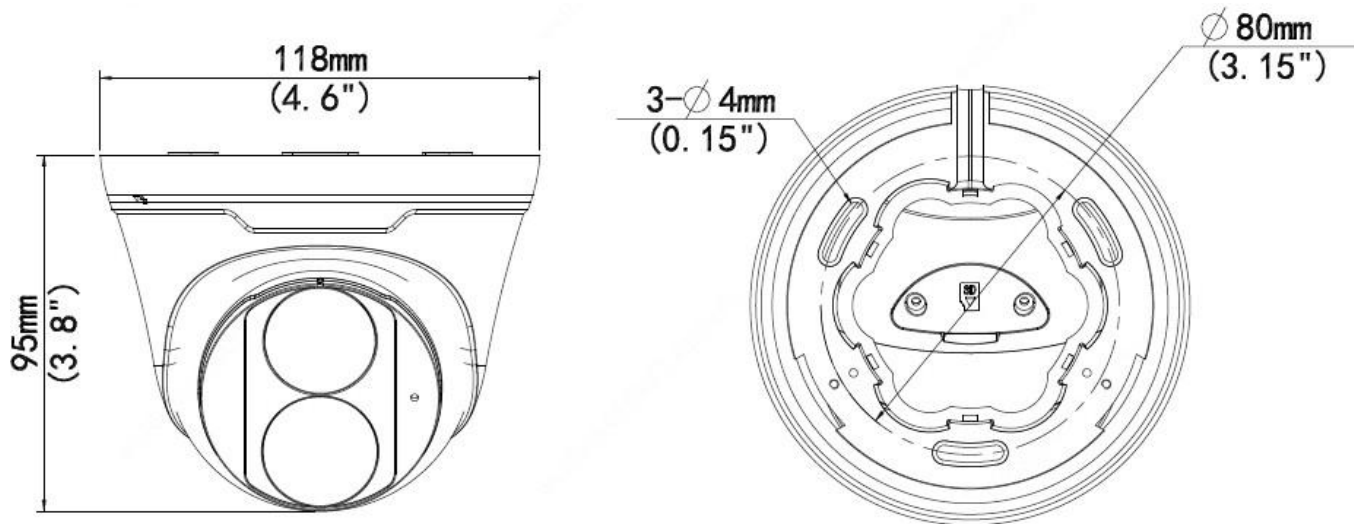

Protection	IP67 (IEC 60529:1989+AMD1:1999+AMD2:2013)
General	
Power	DC 12V±25%, PoE (IEEE 802.3af)
	Power consumption: Max 6.0W
Power Interface	Ø 5.5mm coaxial power plug
Dimensions (Ø x H)	Φ118 x 95mm (Φ4.6" x 3.8")
Weight	0.35kg (0.77lb)
Working Environment	-30°C ~ 60°C (-22°F ~ 140°F), Humidity: ≤95% RH (non-condensing)
Storage Environment	-30°C ~ 60°C (-22°F ~ 140°F), Humidity: ≤95% RH (non-condensing)
Surge Protection	2KV
Reset Button	N/A

Dimensions

Accessories

Junction Box

Wall Mount

Wall Mount

Pole Mount

Precision Security Specialist

3306070265

<http://PSS.alibidealer.com>