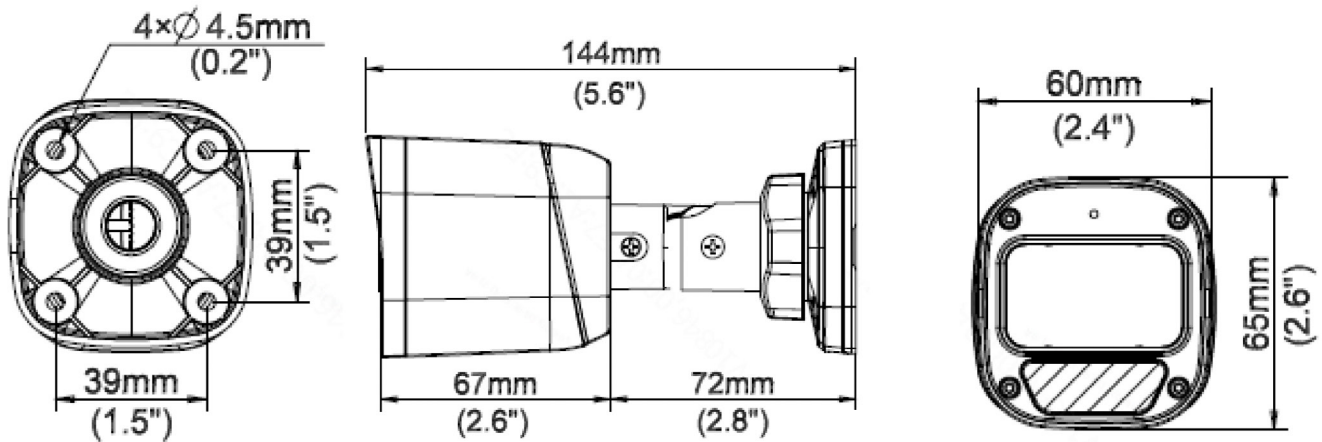

GENERAL

Power	DC 12V±25%, PoE Power consumption: Max 3.5W
Dimensions (L × W × H)	144 × 60 × 65mm (5.6" × 2.4" × 2.6")
Weight	0.17kg (0.37lb)
Working Environment	-30°C - 60°C (-22°F - 140°F), Humidity: ≤95% RH (non-condensing)
Surge Protection	4KV
Ingress Protection	IP67
Reset Button	N/A

3in Electric-box Transfer Plate
for Fixed Lens Camera (wide
base)

Bullet & Dome Corner Mounting
Bracket

Pole Mount Adapter for Bullet
Cameras

Pole Mount Adapter for Bullet
Cameras

DIMENSIONS

Precision Security Specialist