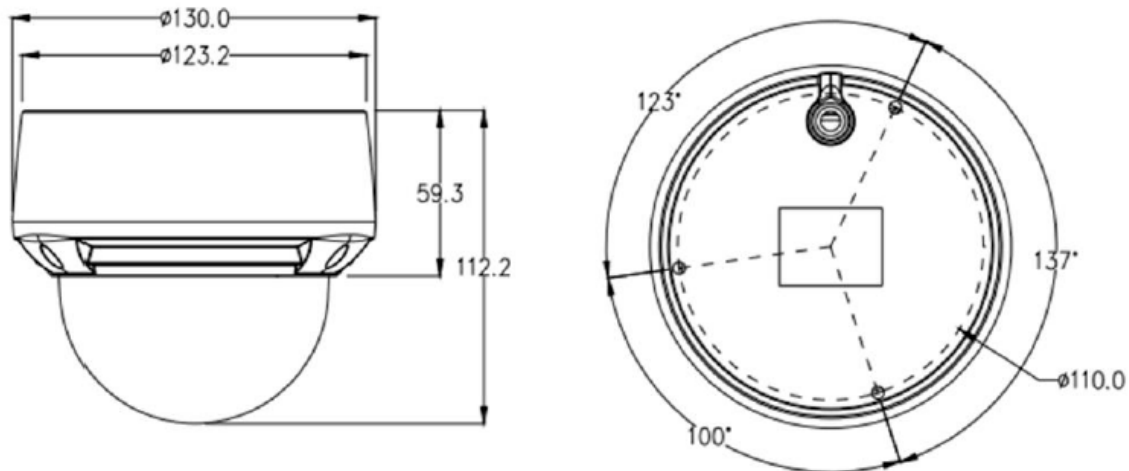

## INTERFACE

Ethernet	1 Ethernet (10/100 Base-T) RJ-45 Connector
Audio	1ch Input, 1ch Output
Alarm	1ch Input, 1ch Output
Reset Button	Support
Storage	Built-in Micro SD slot, up to 256G

## Dimensions