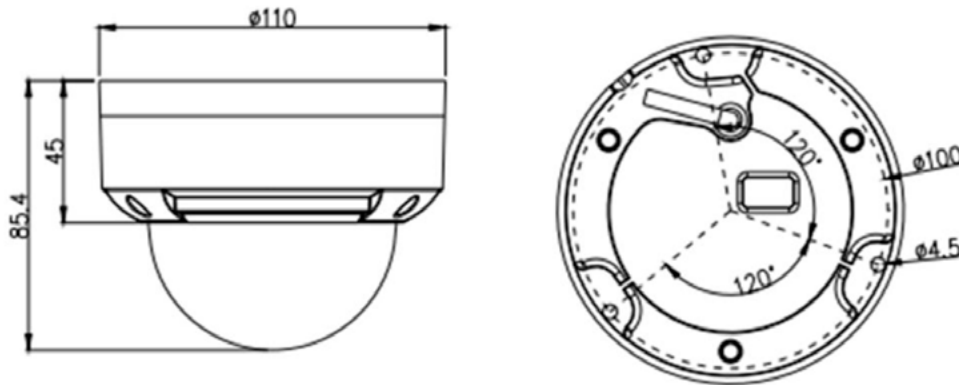

## INTERFACE

Ethernet	1 Ethernet (10/100 Base-T) RJ-45 Connector
Audio	1ch Input, 1ch Output
Alarm	1ch Input, 1ch Output
Reset Button	Support
Storage	Built-in Micro SD slot, up to 256G

## Dimensions