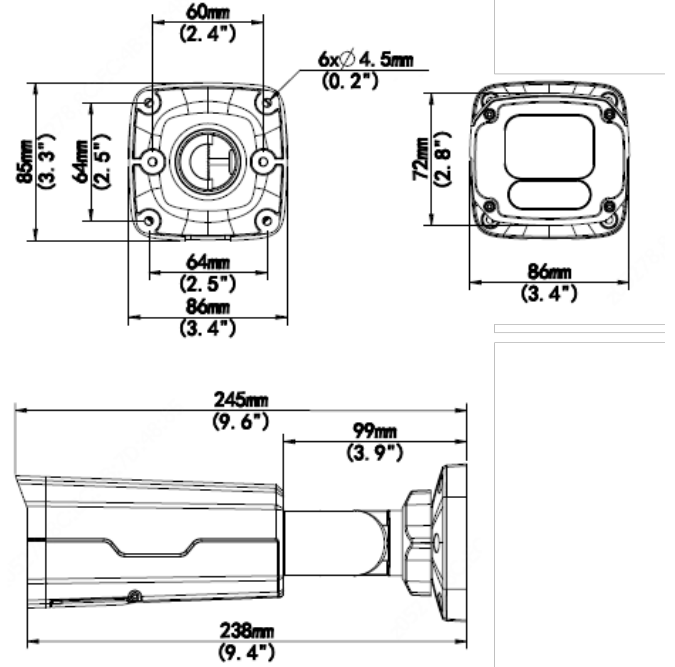

SPECIFICATIONS

INTERFACE

Audio I/O	Input: impedance 35kΩ; amplitude 2V [p-p] Output: impedance 600Ω; amplitude 2V [p-p]
Alarm I/O	1/1
RS485	N/A
Built-in Mic	N/A
Built-in Speaker	N/A
WIFI	N/A
Network	1 RJ45 10M/100M Base-TX Ethernet
Video Output	N/A

CERTIFICATIONS

EMC	FCC CFR 47 Part 15 EN 55032:2015 EN 55024:2010 EN 61000-3-2:2014 EN 61000-3-3-2013
Safety	IEC 62368-1 EN 62368-1 UL 62368-1
Environment	CE-ROHS (2011/65/ EU;(EU)2015/863); WEEE (2012/19/ EU); REACH (Regulation (EC) No 1907/2006)

GENERAL

Power	DC 12V±25%, PoE (IEEE 802.3af) Power consumption: Max 9.0W
Power Interface	Ø 5.5mm coaxial power plug
Dimensions (L × W × H)	245× 86 × 85mm (9.6" × 3.4" × 3.3")
Weight	0.87kg (1.92lb)
Material	Metal
Working Environment	-30°C - 60°C (-22°F - 140°F), Humidity: ≤95% RH (non- condensing)
Storage Environment	-30°C - 60°C (-22°F - 140°F), Humidity: ≤95% RH (non- condensing)
surge protection	4KV
Reset Button	Supported
Protection	Ingression protection: IP67 Vandal resistant: IK10

DIMENSIONS