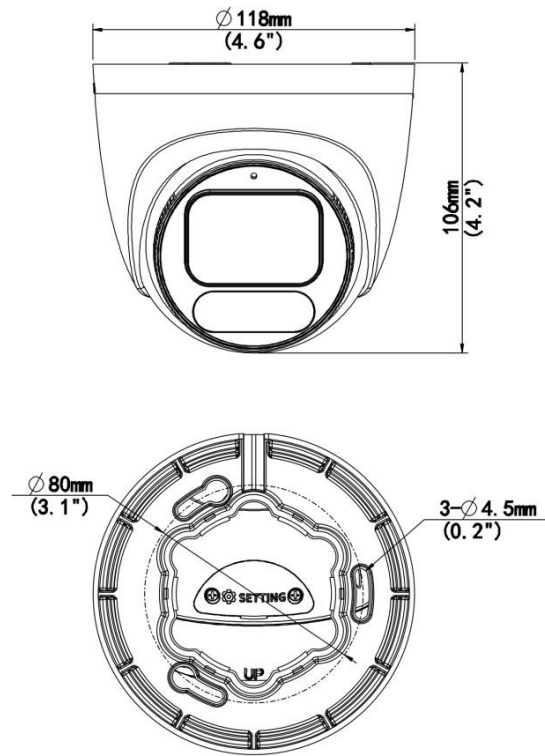

Dimensions

Accessories

Junction Box for Plastic Turret Camera (Support wiring from behind)

Dome Pendant Mounting Pole 200mm

Bullet & Dome Corner Mounting Bracket