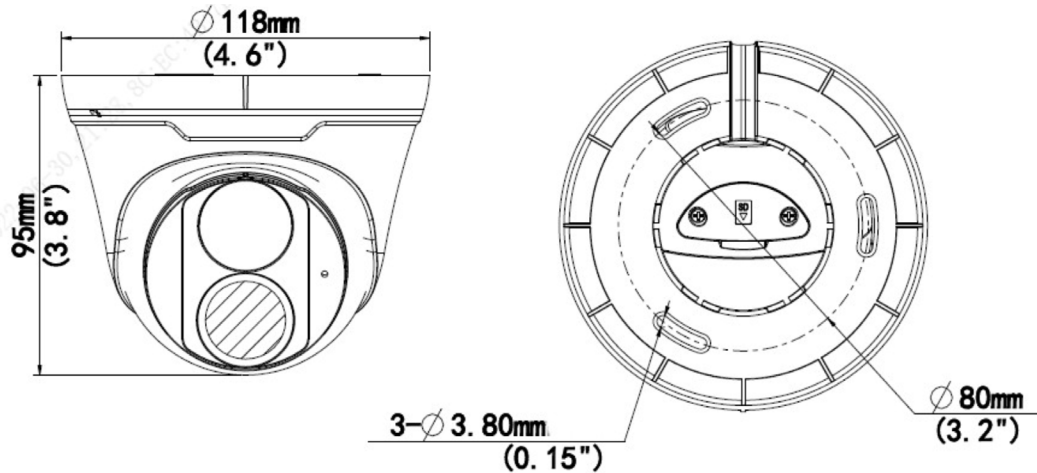

## GENERAL

Power	DC 12V±25%, PoE (IEEE 802.3af) Power consumption: Max 4.0W
Power Interface	Ø 5.5mm coaxial power plug
Dimensions (Ø x H)	118 x 95mm (4.6" x 3.8")
Weight	0.29kg (0.63lb)
Material	Metal + Plastic
Working Environment	-30°C - 60°C (-22°F - 140°F), Humidity: ≤95% RH (non-condensing)
Storage Environment	-30°C - 60°C (-22°F - 140°F), Humidity: ≤95% RH (non-condensing)
Surge Protection	4KV
Reset Button	N/A

## DIMENSIONS