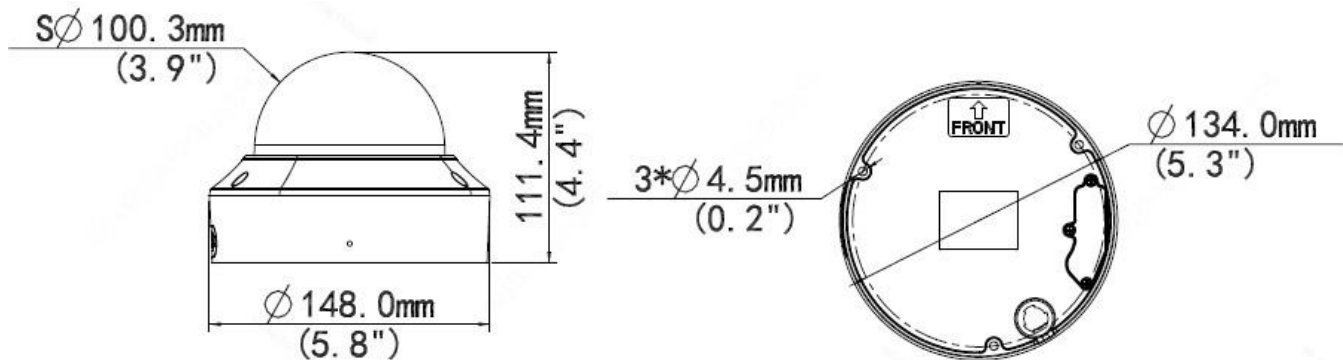

EMC	CE-EMC (EN 55032: 2015+A1:2020,EN 61000-3-3: 2013+A1: 2019,EN IEC 61000-3-2: 2019+A1: 2021,EN 55035: 2017+A11:2020) FCC (FCC CFR 47 part15 B, ANSI C63.4-2014)
Safety	CE LVD (EN 62368-1:2014+A11:2017) CB (IEC 62368-1:2014) UL (UL 62368-1, 2nd Ed., Issue Date: 2014-12-01)
Environment	CE-RoHS (2011/65/EU;(EU)2015/863); WEEE (2012/19/EU); Reach (Regulation (EC) No 1907/2006)
Protection	IP67 (IEC 60529:1989+AMD1:1999+AMD2:2013) IK10 (IEC 62262:2002)
General	
Power	DC 12V±25%, PoE (IEEE 802.3af)
	Power consumption: Max 9.0W
Power Interface	Ø 5.5mm coaxial power plug
Dimensions (Ø x H)	Ø148 x 111.4mm (Ø5.8" x 4.4")
Weight	0.97kg (2.14lb)
Material	Metal
Working Environment	-30°C ~ 60°C (-22°F ~ 140°F), Humidity: ≤95% RH (non-condensing)
Storage Environment	-30°C ~ 60°C (-22°F ~ 140°F), Humidity: ≤95% RH (non-condensing)
Surge Protection	6KV
Reset Button	Support

Dimensions