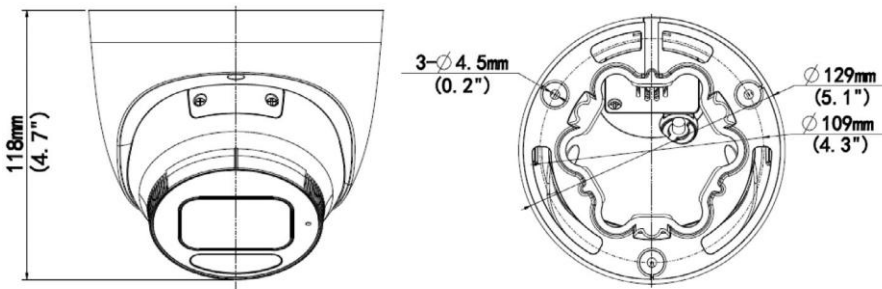

CERTIFICATIONS

EMC	CE-EMC (EN 55032, EN 61000-3-3, EN IEC 61000-3-2, EN 50130) FCC (FCC 47 CFR part 15 B)
Safety	CE-LVD (EN 62368-1) CB (IEC 62368-1) UL/CUL (UL 62368-1, CAN/CSA C22.2 No. 62368-1)
Environment	CE-RoHS (2011/65/EU; (EU)2015/863); WEEE (2012/19/EU)
Protection	IP67 (IEC 60529)

GENERAL

Power	DC 12V±25%, PoE (IEEE 802.3af) Power consumption: Max 10.0W
Power Interface	Ø 5.5mm coaxial power plug
Dimensions (Ø x H)	129 x 118mm (Ø5.1" x 4.7")
Weight	0.69kg (1.53lb)
Material	Metal
Operating Conditions	-30°C ~ 60°C (-22°F ~ 140°F), Humidity: ≤95% RH (non-condensing)
Storage Environment	-30°C ~ 60°C (-22°F ~ 140°F), Humidity: ≤95% RH (non-condensing)
Surge Protection	4KV
Reset Button	Support
Web Client Language	20 Languages Traditional Chinese, English, Simplified Chinese, Polish, German, Russian, French, Korean, Dutch, Czech, Portuguese (Europe), Portuguese (Brazil), Japanese, Thai, Turkish, Spanish (Latin America), Spanish (Europe), Hungarian, Italian, Vietnamese

INTERFACE

Audio I/O	Input: impedance 35kΩ; amplitude 2V [p-p] Output: impedance 600Ω; amplitude 2V [p-p]
Alarm I/O	1/1
RS485	N/A
Built-in Mic	Support
Built-in Speaker	Support
WIFI	N/A
Network	1 * RJ45 10M/100M Base-TX Ethernet
Video Output	N/A

DIMENSIONS