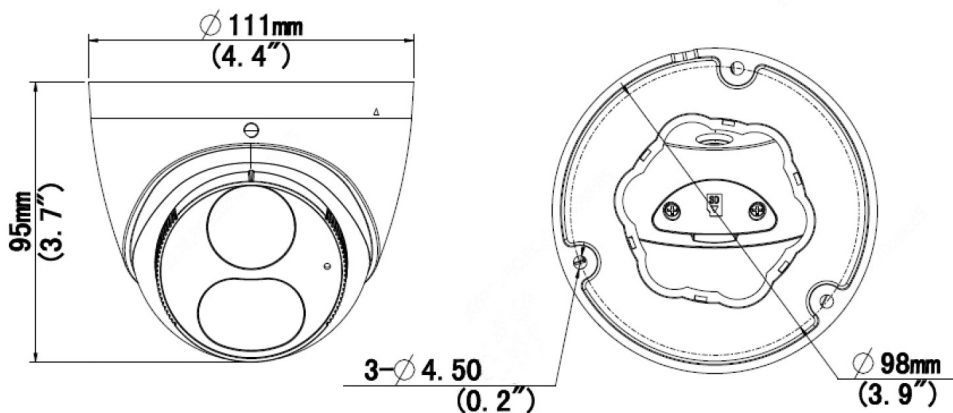

GENERAL

Power	DC 12V±25%, PoE (IEEE 802.3af)
Power Interface	Power consumption: Max 7.5W Ø 5.5mm coaxial power plug
Dimensions (Ø x H)	111 x 95mm (4.4" x 3.7")
Weight	0.43kg (0.948lb)
Material	Metal + Plastic
Working Environment	-30°C - 55°C (-22°F - 131°F), Humidity: ≤95% RH (non-condensing)
Storage Environment	-30°C - 55°C (-22°F - 131°F), Humidity: ≤95% RH (non-condensing)
Surge Protection	4KV
Reset Button	N/A
Protection	Ingression protection: IP67

CERTIFICATIONS

EMC	FCC CFR 47 Part 15 EN 55032:2015 EN 55024:2010 EN 61000-3-2:2014 EN 61000-3-3-2013
Safety	IEC 62368-1 EN 62368-1 UL 62368-1
Environment	CE-ROHS (2011/65/EU;(EU)2015/863); WEEE (2012/19/EU); REACH (Regulation (EC) No 1907/2006)

DIMENSIONS