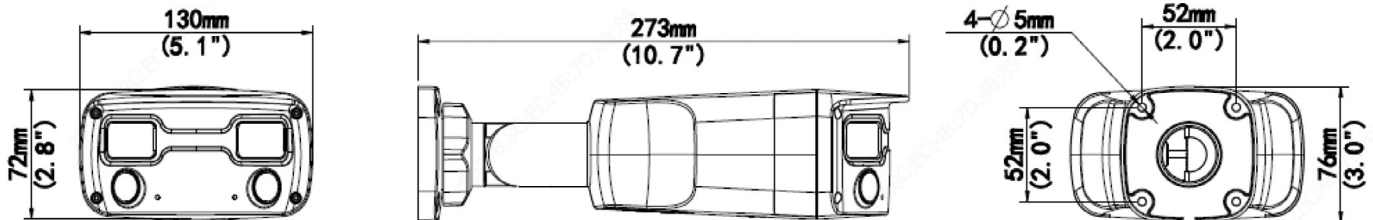

CERTIFICATIONS

EMC	FCC CFR 47 Part 15 EN 55032:2015 EN 55024:2010 EN 61000-3-2:2014 EN 61000-3-3-2013
Safety	IEC 62368-1 EN 62368-1 UL 62368-1
Environment	CE-ROHS (2011/65/EU;(EU)2015/863); WEEE (2012/19/EU); REACH (Regulation (EC) No 1907/2006)

GENERAL

Power	DC 12V±25%, PoE (IEEE 802.3af) Power consumption: Max 6.5W
Power Interface	Ø 5.5mm coaxial power plug
Dimensions (L × W × H)	273× 130 × 76mm (10.7" × 5.1" × 3.0")
Weight	0.95kg (2.09lb)
Material	Metal
Working Environment	-30°C ~ 60°C (-22°F ~ 140°F), Humidity: ≤95% RH (non-condensing)
Storage Environment	-30°C ~ 60°C (-22°F ~ 140°F), Humidity: ≤95% RH (non-condensing)
Surge protection	4KV
Reset Button	Support
Protection	Ingression protection: IP67 Vandal resistant: N/A

INTERFACE

Audio I/O	Input: impedance 35kΩ; amplitude 2V [p-p] Output: impedance 600Ω; amplitude 2V [p-p]
Alarm I/O	1/1
RS485	N/A
Built-in Mic	Built-in two mics
Built-in Speaker	Support
WIFI	N/A
Network	1 RJ45 10M/100M Base-TX Ethernet
Video Output	N/A

DIMENSIONS