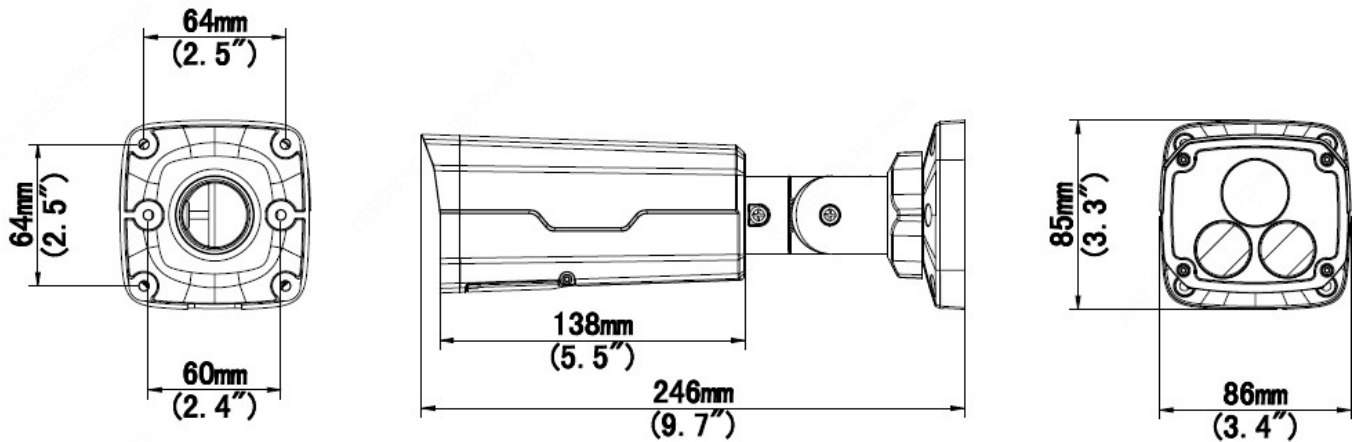

DIMENSIONS

BRACKETS