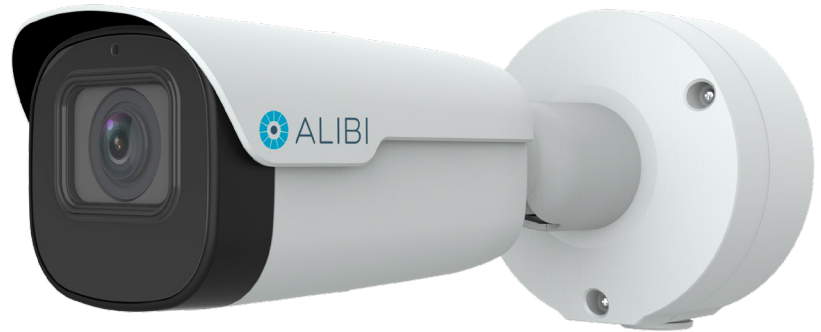

VIGILANT PERFORMANCE SERIES

ALIBI VIGILANT PERFORMANCE SERIES 4MP STARLIGHT SMARTSENSE VARIFOCAL IP BULLET CAMERA WITH EXTENDED IR

Key Features:

- + 4MP Fixed Lens IP bullet camera
- + 42.6 to 113.7 degrees Field of View
- + 262 feet long range Smart IR Distance
- + Advanced human and vehicle detection analytics
- + Starlight chipset for color in low light - 0.0005 Lux rating
- + MicroSD card slot - up to 256GB
- + Built-in mic and alarm
- + 120dB True WDR
- + IP67 rating - withstands temps from -22 degrees to 140 degrees Fahrenheit
- + IK10 Vandalproof Rating
- + NDAA compliant

This 4MP Starlight Varifocal Bullet IP Security Camera delivers high-resolution, crisp video at day or night.

NDAA Compliant - This product has been specifically designed and manufactured to comply with the latest technical requirements specified under NDAA regulations.

Superior Outdoor Performance - With an IP67 weather-rated metal enclosure, this bullet camera has a wide temperature range of -22 degrees to 140 degrees Fahrenheit - offering long-term durability even among extreme weather conditions such as rain, snow, and ice.

IP67 weatherproof housing for durability in extreme weather conditions

IK10 vandalproof rating for tamper-proof installations

SPECIFICATIONS

CAMERA

Sensor	1/1.8", 4.0 megapixel, progressive scan, CMOS
Min. Illumination	Color:0.0005 lux (F1.2, AGC ON) 0 lux with IR
Day/Night	IR-cut filter with auto switch (ICR)
Shutter	Auto/Manual, 1 - 1/100000s
WDR	120dB
S/N	>56dB