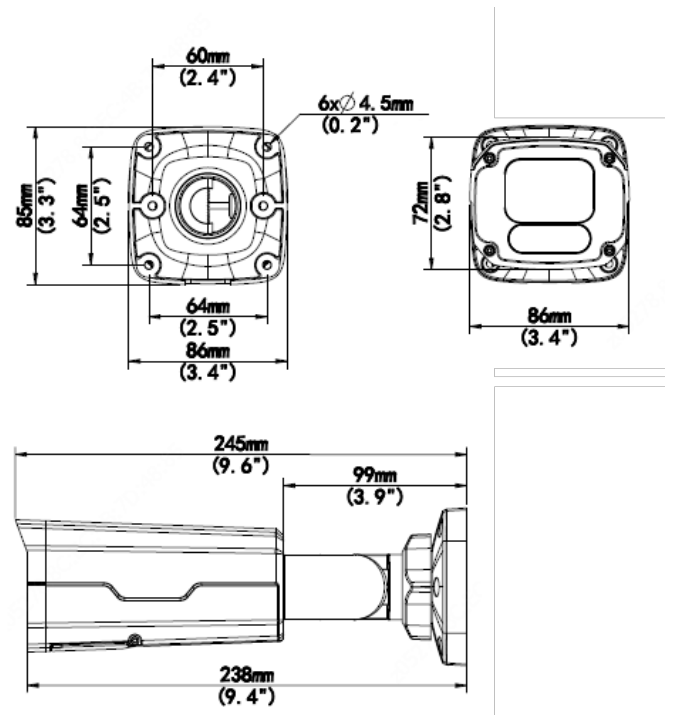

# SPECIFICATIONS

## INTERFACE

Audio I/O	Input: impedance 35kΩ; amplitude 2V [p-p] Output: impedance 600Ω; amplitude 2V [p-p]
Alarm I/O	1/1
RS485	N/A
Built-in Mic	N/A
Built-in Speaker	N/A
WIFI	N/A
Network	1 RJ45 10M/100M Base-TX Ethernet
Video Output	N/A

## GENERAL

Power	DC 12V±25%, PoE (IEEE 802.3af) Power consumption: Max 9.0W
Power Interface	Ø 5.5mm coaxial power plug
Dimensions (L × W × H)	245× 86 × 85mm (9.6" × 3.4" × 3.3")
Weight	0.87kg (1.92lb)
Material	Metal
Working Environment	-30°C - 60°C (-22°F - 140°F), Humidity: ≤95% RH (non- condensing)
Storage Environment	-30°C - 60°C (-22°F - 140°F), Humidity: ≤95% RH (non- condensing)
surge protection	4KV
Reset Button	Supported
Protection	Ingression protection: IP67 Vandal resistant: IK10

# DIMENSIONS