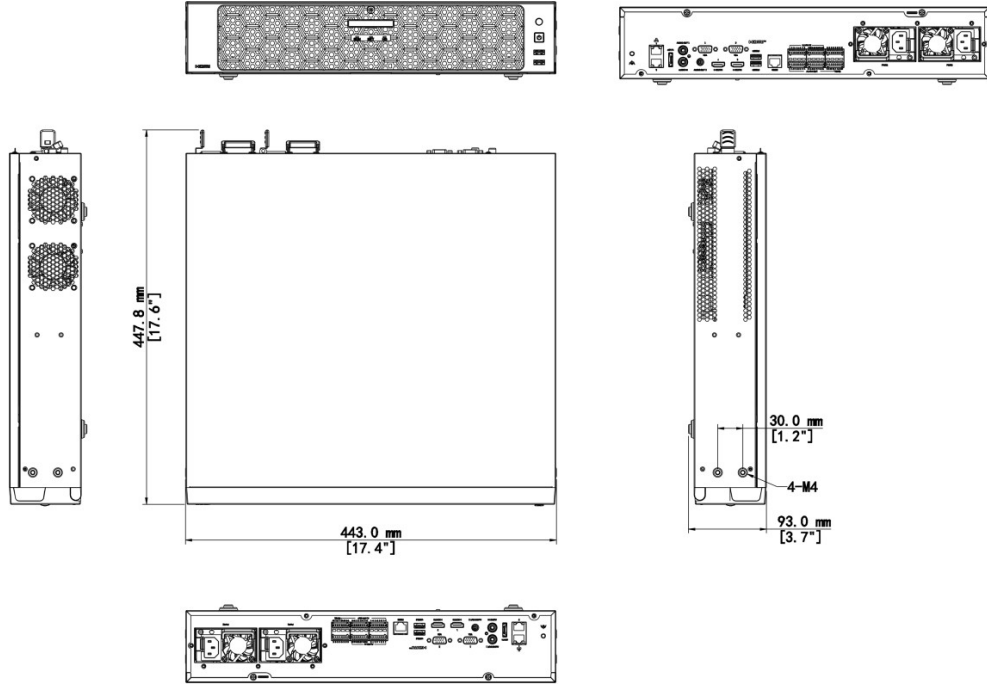

USB	Front panel: 2 × USB2.0, Rear panel: 2 × USB3.0
RS485	1
RS232	1
Alarm In	16-ch
Alarm Out	10-ch
eSATA	1
Power Output	12 V
Power Supply	AC 100 to 240 V
Working Environment	
Working Temperature	-10 °C to 55 °C (14 °F to 131 °F)
Working Humidity	≤ 90% RH (non-condensing)
Power Consumption (without HDD)	≤ 35W
Dimensions	
Weight (without HDD)	≤ 6Kg (13.23lb)
Dimensions	442mm × 448mm × 93mm (17.4" × 17.6" × 3.7")
Certification	
Certification	CE; FCC; UL; RoHS; WEEE
CE	EN 55032, EN 61000-3-3, EN IEC 61000-3-2, EN 55035
FCC	Part15 Subpart B

Dimensions

Accessories

350W Power Accessories Module

Rear Panel