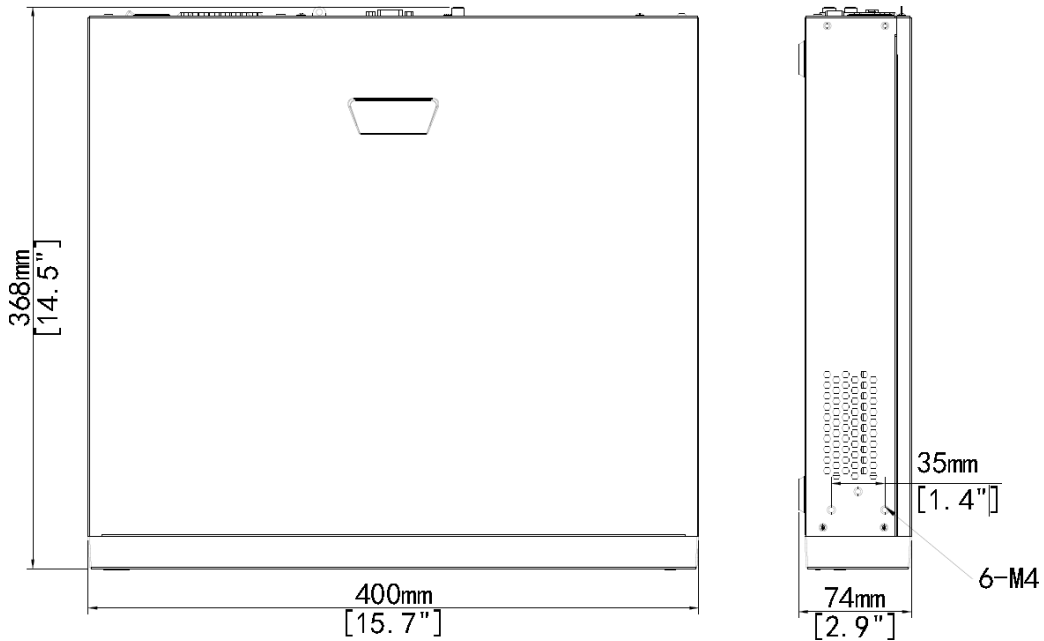

## Specifications

Model	16 Channel	32 Channel
<b>Video/Audio Input</b>		
IP Video Input	16-ch	32-ch
Audio Input	1-ch, RCA	
<b>Network</b>		
Incoming bandwidth	320Mbps	
Outgoing bandwidth	160Mbps	
Remote Users	128	
Protocols	TCP/IP,P2P,UPnP,NTP,DHCP,PPPoE,HTTP,HTTPS,DNS,DDNS,SNMP,SMTP,RTSP,802.1x,IPV6	
Browser	IE(IE10/11) for Windows Firefox (version 52.0 and above) for Windows Chrome(version 45 and above) for Windows Edge(version 79 and above) for Windows	
<b>Video/Audio Output</b>		
HDMI/VGA Output	HDMI: 4K (3840x2160)@30, 1920x1080p@60, 1920x1080p@50, 1600x1200@60, 1280x1024@60, 1280x720@60, 1024x768@60 VGA: 1920x1080p@60, 1920x1080p@50, 1280x1024@60, 1600x1200@60, 1280x720@60, 1024x768@60	
Recording Resolution	16MP/12MP/8MP/6MP/5MP/4MP/3MP/1080p/960p/720p/D1/2CIF/CIF	
Audio Output	1-ch, RCA	
Two-way Audio	1-ch, RCA(Using the audio input and output)	
Audio Compression	G.711A, G.711U	
Synchronous Playback	16-ch	16-ch
Liveview display	1/4/6/8/9/16	1/4/6/8/9/16/25/32
Corridor Mode Screen	3/4/5/7/9/10/12/16	3/4/5/7/9/10/12/16/32
<b>Snapshot</b>		
FTP/Schedule/Event Snapshot	4-ch snapshot, up to D1 resolution	
<b>Decoding</b>		
Decoding format	Ultra 265/H.265/H.264	
Live view/Playback	16MP/12MP/8MP/6MP/5MP/4MP/3MP/1080p/960p/720p/D1/2CIF/CIF	
Capability	Ultra 265/H.265: 2 x 16MP@30, 2 x 12MP@30, 4 x 4K@30, 6 x 5MP@30, 8 x 4MP@30, 10 x 3MP@30, 16 x 1080P@30, 32 x 960P@25 2688)@30, 2 x 12MP@30, 2 x 4K@30, 4 x 5MP@30, 6 x 4MP@30, 8 x 3MP@30, 14 x 30, 32 x D1	

## Dimensions