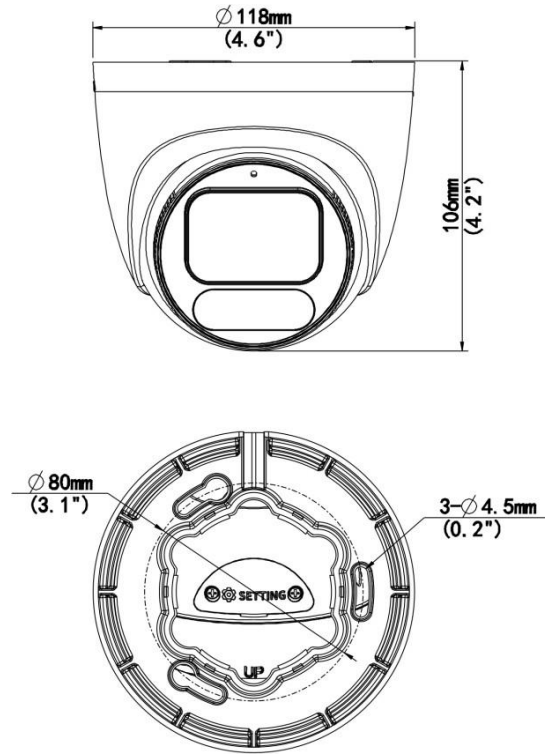

Dimensions

Accessories

Junction Box for Plastic Turret Camera (Support wiring from behind)

Dome Pendant Mounting Pole 200mm

Bullet & Dome Corner Mounting Bracket