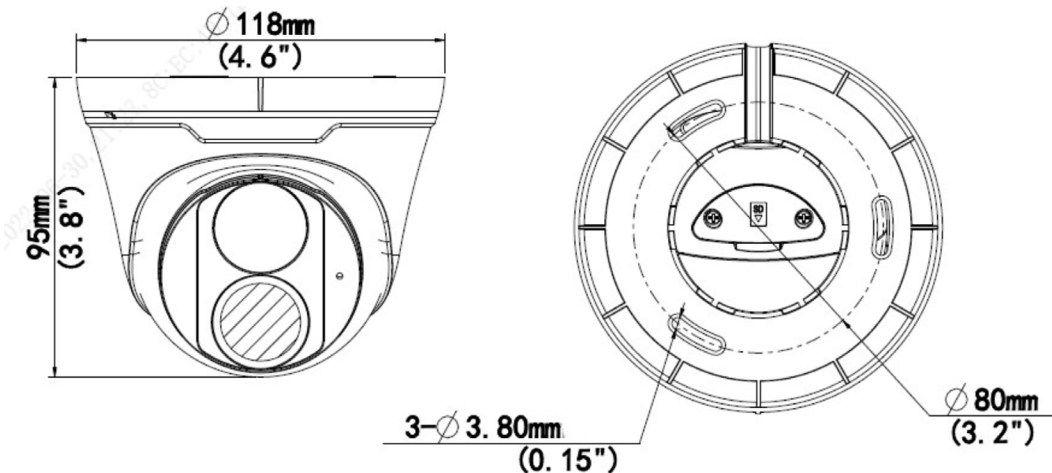

## GENERAL

Power	DC 12V±25%, PoE (IEEE 802.3af) Power consumption: Max 4.0W
Power Interface	Ø 5.5mm coaxial power plug
Dimensions (Ø x H)	118 x 95mm (4.6" x 3.8")
Weight	0.29kg (0.63lb)
Material	Metal + Plastic
Working Environment	-30°C - 60°C (-22°F - 140°F), Humidity: ≤95% RH (non-condensing)
Storage Environment	-30°C - 60°C (-22°F - 140°F), Humidity: ≤95% RH (non-condensing)
Surge Protection	4KV
Reset Button	N/A

## DIMENSIONS