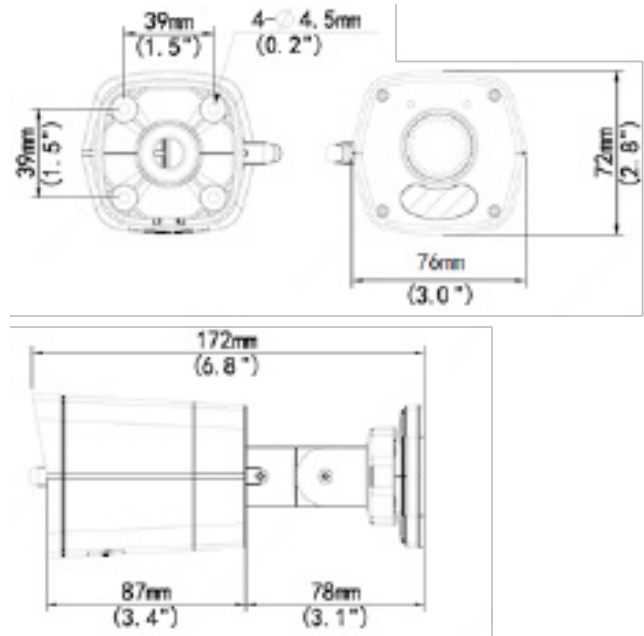

INTERFACE

Network	1 * RJ45 10M/100M Base-TX Ethernet
Built-in Mic	Supported

CERTIFICATION

EMC	FCC: FCC Part 15
Safety	CE: EN 60950-1 UL: UL60950-1 IEC 60950-1

GENERAL

Power	DC 12V±25% Power consumption: Max 4.0 W
Power Interface	Ø 5.5mm coaxial power plug
Dimensions (L × W × H)	172 × 76 × 72 mm (6.8" × 3" × 2.8")
Weight	0.25 kg (0.55 lb)
Material	Metal + Plastic
Working Environment	-30°C ~ +60°C (-22°F ~ 140°F), Humidity:≤95% RH(non-condensing)
Storage Environment	-30°C ~ +60°C (-22°F ~ 140°F), Humidity:≤95% RH(non-condensing)
Surge Protection	4KV
Reset Button	Supported
Ingress Protection	Ingress protection: IP67

DIMENSIONS

BRACKETS & ACCESSORIES

Junction Box For Mini Bullet Cameras

Pole Mount Adapter for Bullet Cameras

Pole Mount Adapter for Bullet Cameras