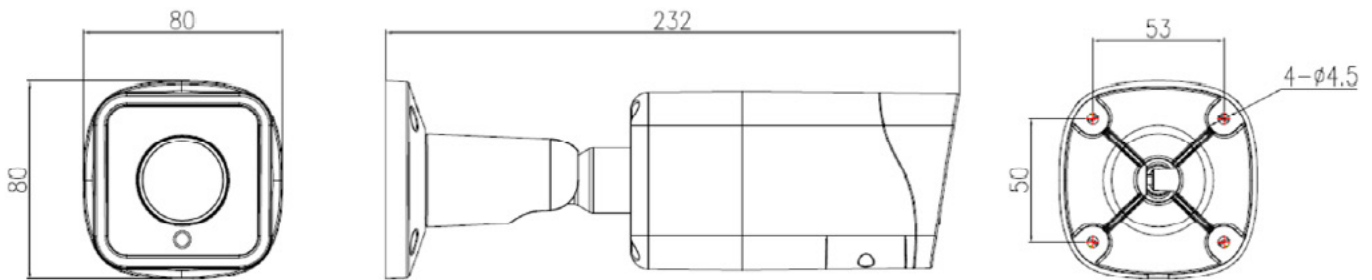

## ELECTRICAL

Power Supply	DC12V/POE (IEEE 802.3af)
Power Consumption	Max 5.5 W
Operating Temperature	-30°C - 50°C (-22°F - 122°F )
Operating Humidity	Less than 90% RH
Ingress Protection	IP67
Certifications	CE/FCC
Casing	Metal
Dimensions	232 × 80 × 80 mm (9.14 × 3.15 × 3.15 inch)
Net Weight	0.73 kg (1.61 lb)

## Dimensions

---