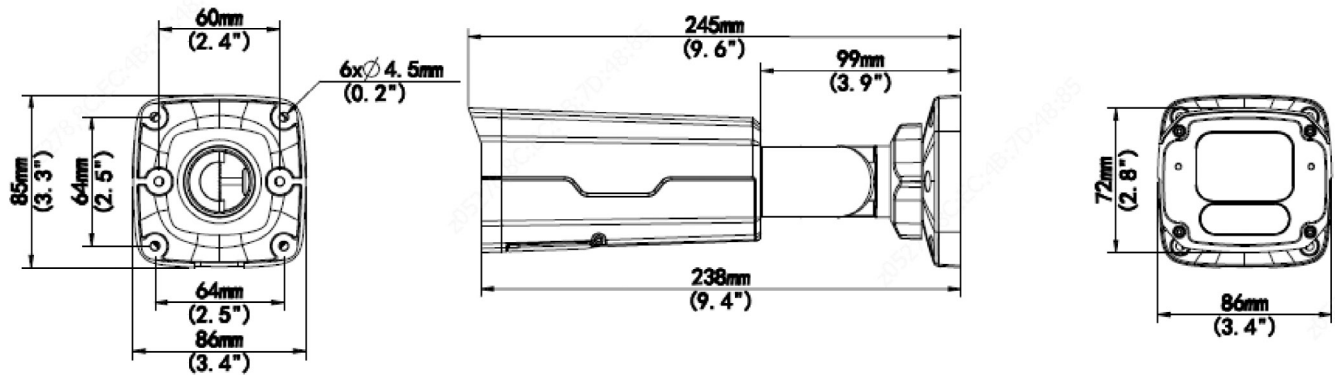

## GENERAL

Power	DC 12V±25%, PoE (IEEE 802.3af) Power consumption: Max 11.5W
Power Interface	Ø 5.5mm coaxial power plug
Dimensions (L × W × H)	245× 86 × 85mm (9.6" × 3.4" × 3.3")
Weight	0.9kg (1.98lb)
Material	Metal
Working Environment	-30°C - 60°C (-22°F - 140°F), Humidity: ≤95% RH (non-condensing)
Storage Environment	-30°C - 60°C (-22°F - 140°F), Humidity: ≤95% RH (non-condensing)
surge protection	6KV
Reset Button	Support

# DIMENSIONS