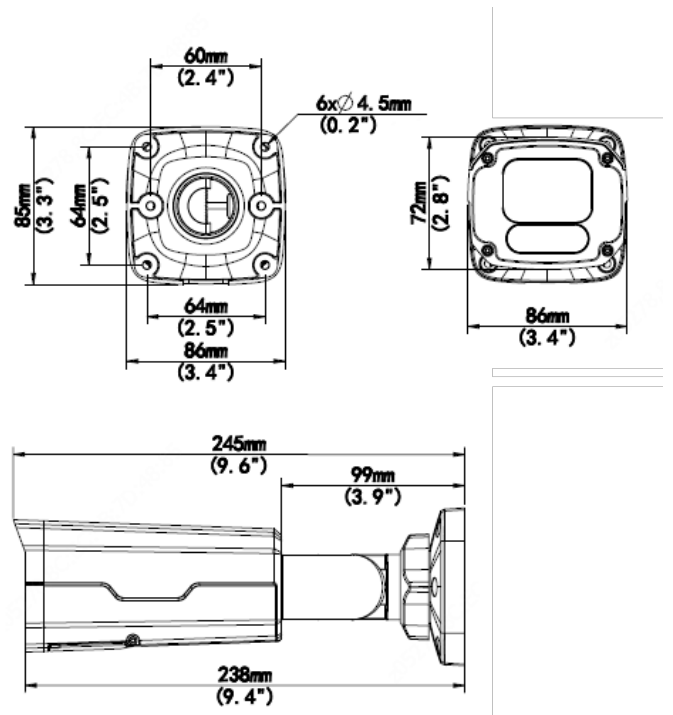

# SPECIFICATIONS

## INTERFACE

Audio I/O	Input: impedance 35kΩ; amplitude 2V [p-p] Output: impedance 600Ω; amplitude 2V [p-p]
Alarm I/O	1/1
RS485	N/A
Built-in Mic	N/A
Built-in Speaker	N/A
WIFI	N/A
Network	1 RJ45 10M/100M Base-TX Ethernet
Video Output	N/A

## GENERAL

Power	DC 12V±25%, PoE (IEEE 802.3af) Power consumption: Max 9.0W
Power Interface	Ø 5.5mm coaxial power plug
Dimensions (L × W × H)	245× 86 × 85mm (9.6" × 3.4" × 3.3")
Weight	0.87kg (1.92lb)
Material	Metal
Working Environment	-30°C - 60°C (-22°F - 140°F), Humidity: ≤95% RH (non- condensing)
Storage Environment	-30°C - 60°C (-22°F - 140°F), Humidity: ≤95% RH (non- condensing)
surge protection	4KV
Reset Button	Supported
Protection	Ingression protection: IP67 Vandal resistant: IK10

# DIMENSIONS