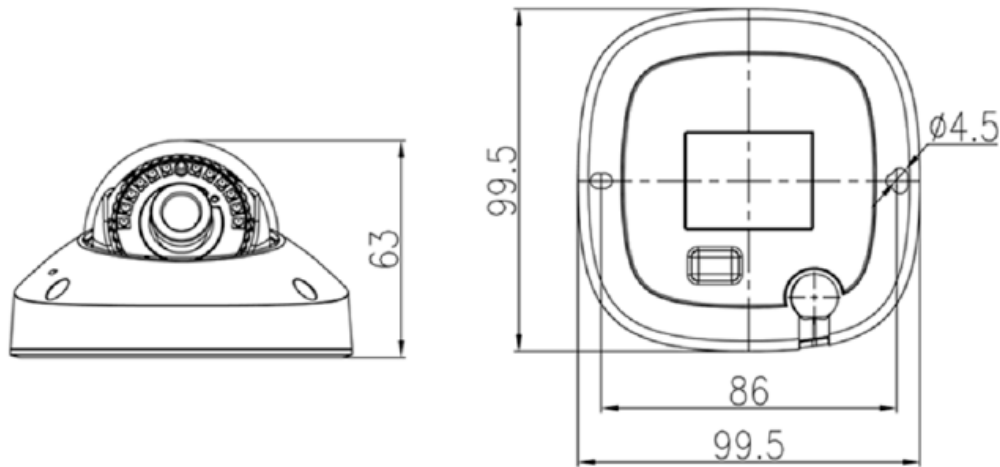

## ELECTRICAL

Power Supply	DC12V/POE (IEEE 802.3af)
Power Consumption	Max 6 W
Operating Temperature	-40°C - 55°C (-40°F - 131°F )
Operating Humidity	Less than 90% RH
Ingress Protection	IP66
Certifications	CE/FCC
Casing	Metal + Plastic
Dimensions	99.5 × 99.5 × 63 mm (3.92 × 3.92 × 2.48 inch)
Net Weight	0.38 kg (0.84 lb)

## Dimensions