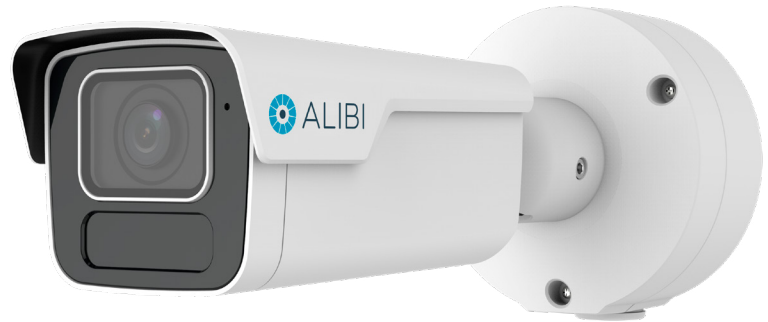

VIGILANT PERFORMANCE SERIES

ALIBI VIGILANT PERFORMANCE 4MP STARLIGHT SMARTSENSE INTELLISEARCH IP VARIFOCAL BULLET CAMERA

Key Specifications:

- + 4MP high-resolution 2688 x 1520 @ 30fps
- + 2.7-13.5mm autofocusing and motorized Lens
- + Smart IR up to 196 feet nighttime viewing
- + Color Attribute Collection
- + IntelliSearch Color Match Technology
- + Starlight technology - Color: 0.002Lux, 0 Lux with IR
- + Up to 130dB true WDR (Wide Dynamic Range)
- + Built-in Mic and Audio-Alarm 1 in/1 out
- + MicroSD, up to 256GB
- + ANR Network Storage, NAS (NFS)
- + Supports Ultra 265, H.265, H.264, and MJPEG
- + ONVIF (Profile S, Profile G, Profile T), API, SDK
- + IP67 rating - withstands temps from -22 degrees to +140 degrees Fahrenheit
- + NDAA-compliant

The Alibi Vigilant Performance Series, 4MP 196 feet IR Varifocal Bullet Camera delivers crisp video day or night. It also offers flexible storage solutions, with a built-in micro-SD slot - enabling local storage up to 512GB.