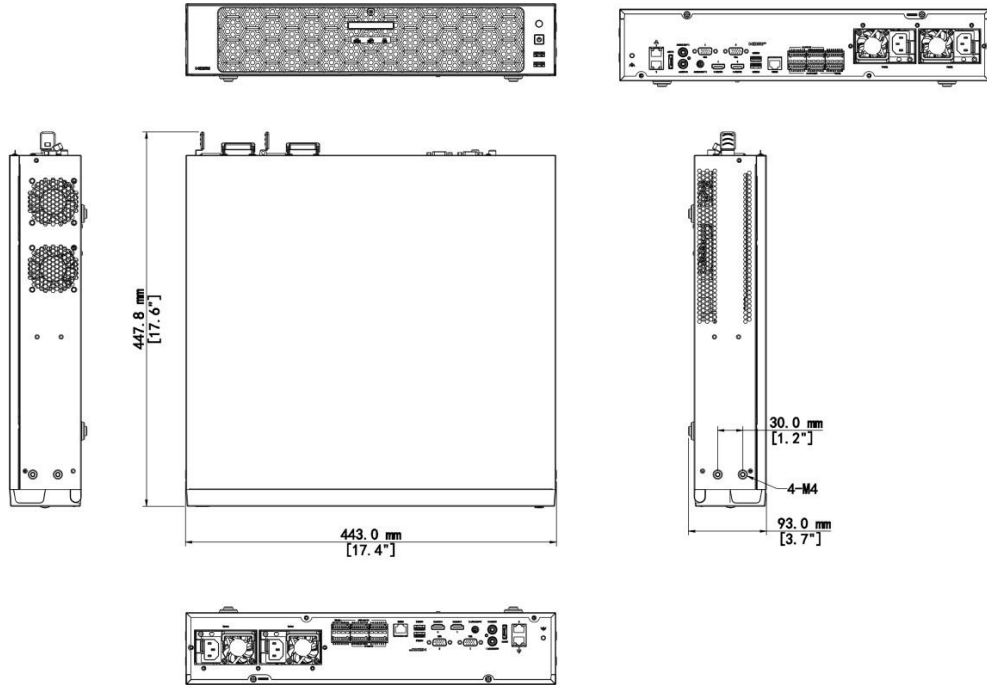

Dimensions