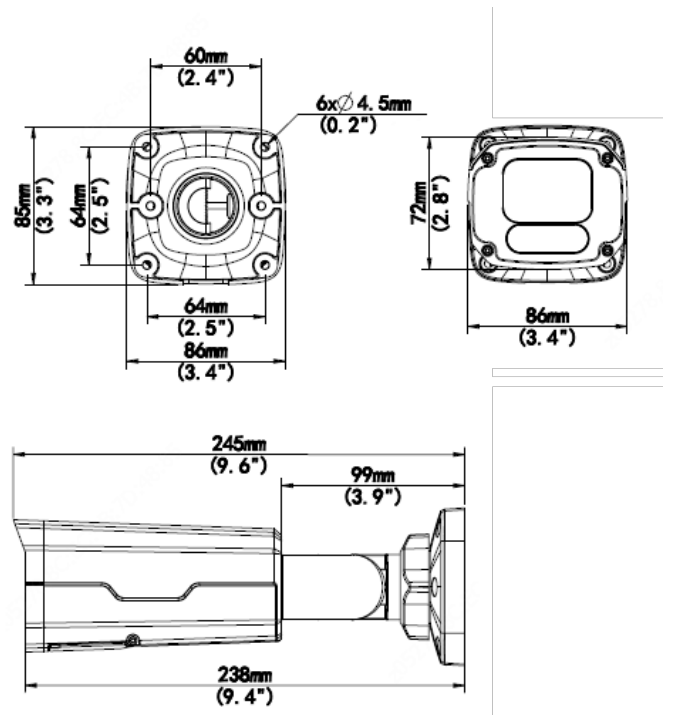

SPECIFICATIONS

INTERFACE

Audio I/O	Input: impedance 35kΩ; amplitude 2V [p-p] Output: impedance 600Ω; amplitude 2V [p-p]
Alarm I/O	1/1
RS485	N/A
Built-in Mic	N/A
Built-in Speaker	N/A
WIFI	N/A
Network	1 RJ45 10M/100M Base-TX Ethernet
Video Output	N/A

GENERAL

Power	DC 12V±25%, PoE (IEEE 802.3af) Power consumption: Max 9.0W
Power Interface	Ø 5.5mm coaxial power plug
Dimensions (L × W × H)	245× 86 × 85mm (9.6" × 3.4" × 3.3")
Weight	0.87kg (1.92lb)
Material	Metal
Working Environment	-30°C - 60°C (-22°F - 140°F), Humidity: ≤95% RH (non- condensing)
Storage Environment	-30°C - 60°C (-22°F - 140°F), Humidity: ≤95% RH (non- condensing)
surge protection	4KV
Reset Button	Supported
Protection	Ingression protection: IP67 Vandal resistant: IK10

DIMENSIONS

COMPATIBLE BRACKETS