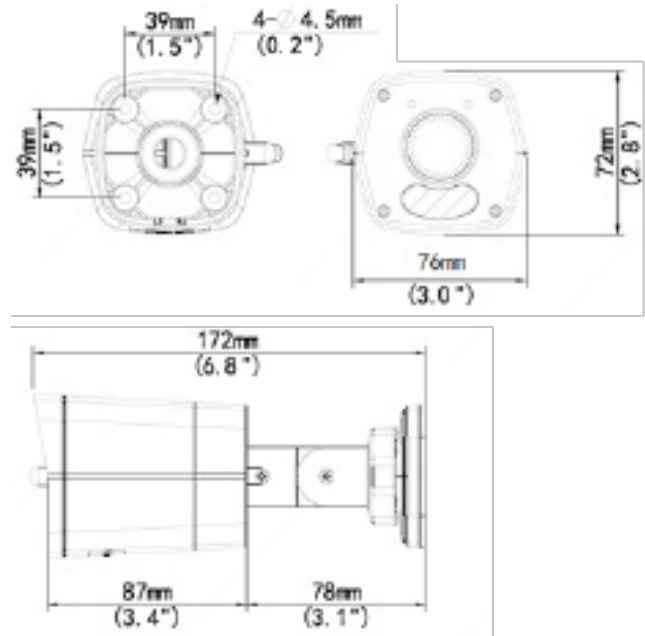

## INTERFACE

|              |                                    |
|--------------|------------------------------------|
| Network      | 1 * RJ45 10M/100M Base-TX Ethernet |
| Built-in Mic | Supported                          |

## GENERAL

|                        |  |
|------------------------|--|
| Power                  | DC 12V±25%<br>Power consumption: Max 4.0 W                         |
| Power Interface        | Ø 5.5mm coaxial power plug   |
| Dimensions (L × W × H) | 172 × 76 × 72 mm (6.8" × 3" × 2.8")                                |
| Weight                 | 0.25 kg (0.55 lb)  |
| Material               | Metal + Plastic  |
| Working Environment    | -30°C ~ +60°C (-22°F ~ 140°F),<br>Humidity:≤95% RH(non-condensing) |
| Storage Environment    | -30°C ~ +60°C (-22°F ~ 140°F),<br>Humidity:≤95% RH(non-condensing) |
| Surge Protection       | 4KV  |
| Reset Button           | Supported  |
| Ingress Protection     | Ingress protection: IP67   |

# DIMENSIONS