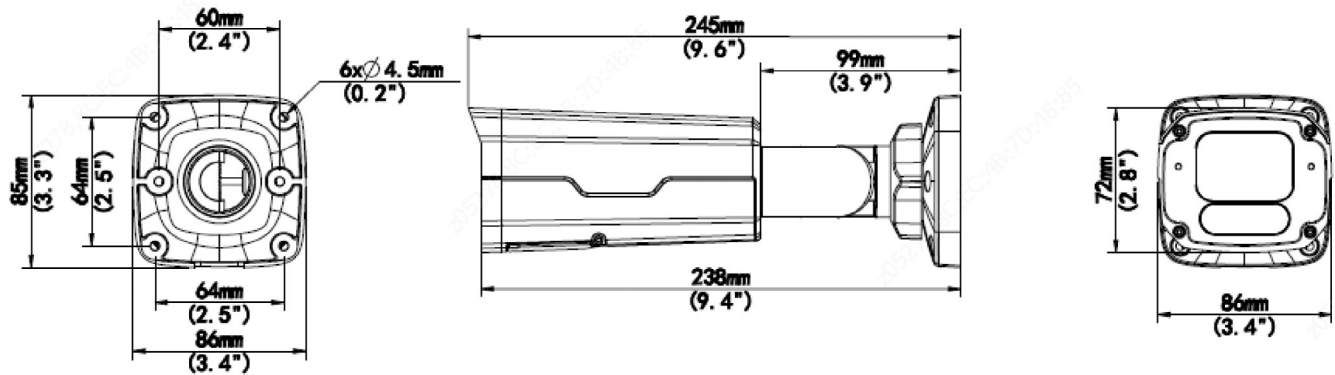

DIMENSIONS

COMPATIBLE BRACKETS