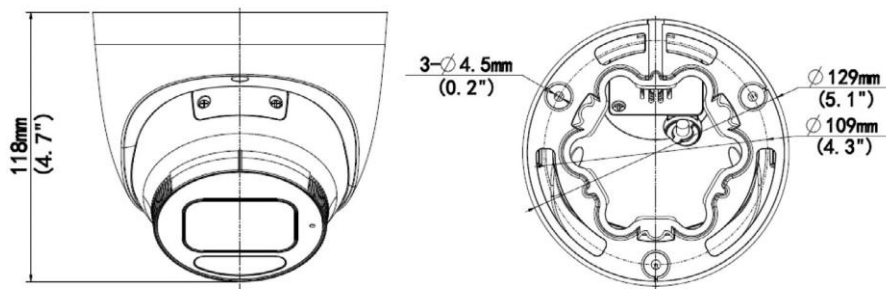

CERTIFICATIONS

EMC	CE-EMC (EN 55032, EN 61000-3-3, EN IEC 61000-3-2, EN 50130) FCC (FCC 47 CFR part 15 B)
Safety	CE-LVD (EN 62368-1) CB (IEC 62368-1) UL/CUL (UL 62368-1, CAN/CSA C22.2 No. 62368-1)
Environment	CE-RoHS (2011/65/EU; (EU)2015/863); WEEE (2012/19/EU)
Protection	IP67 (IEC 60529)

GENERAL

Power	DC 12V±25%, PoE (IEEE 802.3af) Power consumption: Max 10.0W
Power Interface	Ø 5.5mm coaxial power plug
Dimensions (Ø x H)	129 x 118mm (Ø5.1" x 4.7")
Weight	0.69kg (1.53lb)
Material	Metal
Operating Conditions	-30°C ~ 60°C (-22°F ~ 140°F), Humidity: ≤95% RH (non-condensing)
Storage Environment	-30°C ~ 60°C (-22°F ~ 140°F), Humidity: ≤95% RH (non-condensing)
Surge Protection	4KV
Reset Button	Support
Web Client Language	20 Languages Traditional Chinese, English, Simplified Chinese, Polish, German, Russian, French, Korean, Dutch, Czech, Portuguese (Europe), Portuguese (Brazil), Japanese, Thai, Turkish, Spanish (Latin America), Spanish (Europe), Hungarian, Italian, Vietnamese

INTERFACE

Audio I/O	Input: impedance 35kΩ; amplitude 2V [p-p] Output: impedance 600Ω; amplitude 2V [p-p]
Alarm I/O	1/1
RS485	N/A
Built-in Mic	Support
Built-in Speaker	Support
WIFI	N/A
Network	1 * RJ45 10M/100M Base-TX Ethernet
Video Output	N/A

DIMENSIONS