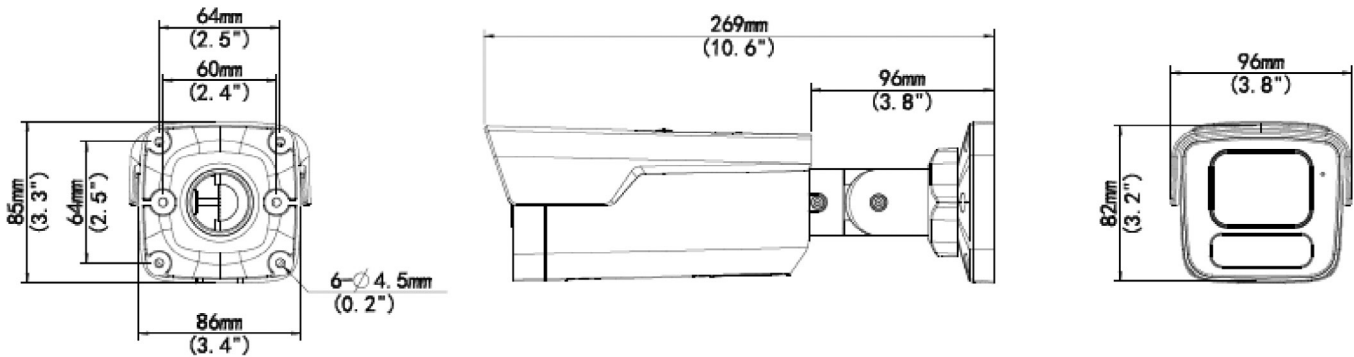

## GENERAL

Power	DC 12V±25%, PoE (IEEE 802.3af) Power consumption: Max 10.0W
Power Interface	Ø 5.5mm coaxial power plug
Dimensions (L × W × H)	269 × 96 × 82mm (10.6" × 3.8" × 3.2")
Weight	0.97kg (2.14lb)
Material	Metal+Plastic
Working Environment	-30°C ~ 60°C (-22°F ~ 140°F), Humidity: ≤95% RH (non-condensing)
Storage Environment	-30°C ~ 60°C (-22°F ~ 140°F), Humidity: ≤95% RH (non-condensing)
Surge Protection	4KV
Reset Button	Support
Web Client Language	20 Languages Traditional Chinese, English, Simplified Chinese, Polish, German, Russian, French, Korean, Dutch, Czech, Portuguese (Europe), Portuguese (Brazil), Japanese, Thai, Turkish, Spanish (Latin America), Spanish (Europe), Hungarian, Italian, Vietnamese

# DIMENSIONS

**ACCESS CONTROL CONNECTION**

Access Control Connection

831-402-9411

<http://www.commercialsurveillancesystems.com>