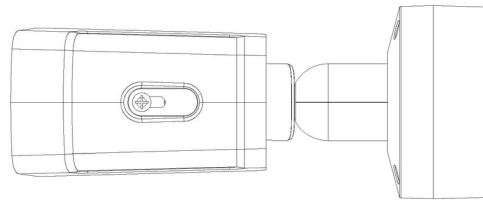

DIMENSIONS

ACCESS CONTROL CONNECTION

<http://www.commercialsurveillancesystems.com>

Access Control Connection

831-402-9411