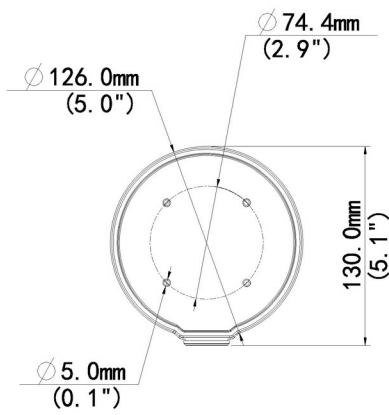

GENERAL

Power	DC 12V±25%, PoE (IEEE 802.3af)
Power Consumption	Max 9.5W
Power Interface	Ø 5.5 mm coaxial power plug
Dimensions	324 × 126 × 130mm (12.8" × 5.0" × 5.1") (L x W x H)
Weight	1.48kg (3.26lb)
Material	Metal + Plastic
Working Environment	-30 °C - 60 °C (-22 °F - 140 °F), Humidity: ≤95% RH (non-condensing)
Storage Environment	-30 °C - 60 °C (-22 °F - 140 °F), Humidity: ≤95% RH (non-condensing)
Surge Protection	6 KV
Reset Button	Support
Web Client Language	20 Languages Traditional Chinese, English, Simplified Chinese, Polish, German, Russian, French, Korean, Dutch, Czech, Portuguese (Europe), Portuguese (Brazil), Japanese, Thai, Turkish, Spanish (Latin America), Spanish (Europe), Hungarian, Italian, Vietnamese

COMPATIBLE BRACKETS

Bullet & Dome Corner Mounting Bracket

Pole Mount Adapter for Bullet Cameras

ACCESS CONTROL CONNECTION

Access Control Connection

831-402-9411

<http://www.commercialsurveillancesystems.com>

DIMENSIONS

ACCESS CONTROL CONNECTION

<http://www.commercialsurveillancesystems.com>

Access Control Connection

831-402-9411