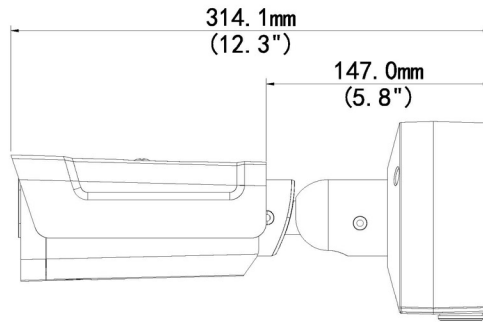

GENERAL

Power	DC 12V±25%, PoE (IEEE 802.3af)
Power Consumption	Max 9.5W
Power Interface	Ø 5.5 mm coaxial power plug
Dimensions	324 × 126 × 130mm (12.8" × 5.0" × 5.1") (L x W x H)
Weight	1.48kg (3.26lb)
Material	Metal + Plastic
Working Environment	-30 °C - 60 °C (-22 °F - 140 °F), Humidity: ≤95% RH (non-condensing)
Storage Environment	-30 °C - 60 °C (-22 °F - 140 °F), Humidity: ≤95% RH (non-condensing)
Surge Protection	6 KV
Reset Button	Support
Web Client Language	20 Languages Traditional Chinese, English, Simplified Chinese, Polish, German, Russian, French, Korean, Dutch, Czech, Portuguese (Europe), Portuguese (Brazil), Japanese, Thai, Turkish, Spanish (Latin America), Spanish (Europe), Hungarian, Italian, Vietnamese

DIMENSIONS

ACCESS CONTROL CONNECTION

<http://www.commercialsurveillancesystems.com>

Access Control Connection

831-402-9411