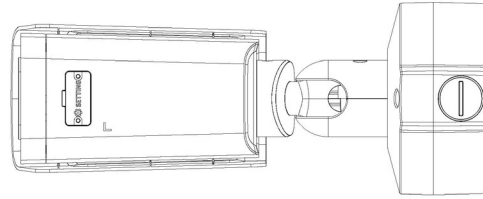

DIMENSIONS

ACCESS CONTROL CONNECTION

<http://www.commercialsurveillancesystems.com>

Access Control Connection

831-402-9411