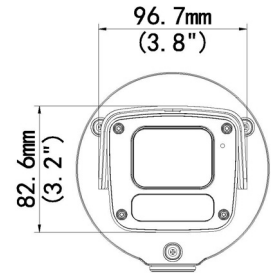

GENERAL

Power	DC 12V±25%, PoE (IEEE 802.3af)
Power Consumption	Max 9.5W
Power Interface	Ø 5.5 mm coaxial power plug
Dimensions	324 × 126 × 130mm (12.8" × 5.0" × 5.1") (L x W x H)
Weight	1.48kg (3.26lb)
Material	Metal + Plastic
Working Environment	-30 °C - 60 °C (-22 °F - 140 °F), Humidity: ≤95% RH (non-condensing)
Storage Environment	-30 °C - 60 °C (-22 °F - 140 °F), Humidity: ≤95% RH (non-condensing)
Surge Protection	6 KV
Reset Button	Support
Web Client Language	20 Languages Traditional Chinese, English, Simplified Chinese, Polish, German, Russian, French, Korean, Dutch, Czech, Portuguese (Europe), Portuguese (Brazil), Japanese, Thai, Turkish, Spanish (Latin America), Spanish (Europe), Hungarian, Italian, Vietnamese

COMPATIBLE BRACKETS

Bullet & Dome Corner Mounting Bracket

Pole Mount Adapter for Bullet Cameras

ACCESS CONTROL CONNECTION

Access Control Connection

831-402-9411

<http://www.commercialsurveillancesystems.com>

DIMENSIONS

ACCESS CONTROL CONNECTION

<http://www.commercialsurveillancesystems.com>

Access Control Connection

831-402-9411