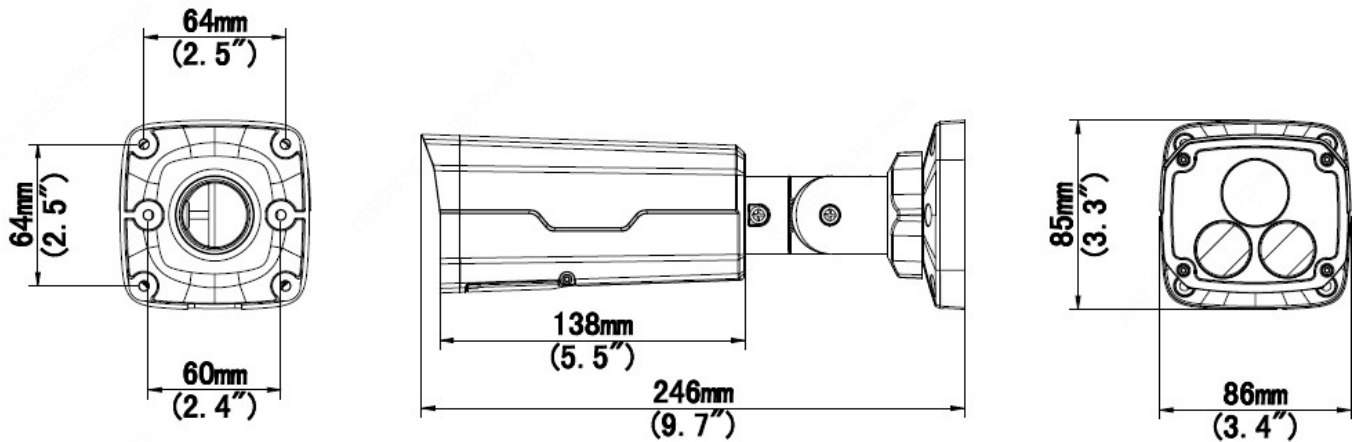

## GENERAL

Power	DC 12V±25%, PoE (IEEE 802.3af). Power consumption: Max 9.0W
Dimensions (L x W x H)	9.7" x 3.4" x 3.3"
Net Weight	0.92kg (2.02lb)
Material	Metal
Working Environment	-30°C - 60°C (-22°F - 140°F), Humidity: ≤95% RH (non-condensing)
Storage Environment	-30°C - 60°C (-22°F - 140°F), Humidity: ≤95% RH (non-condensing)
surge protection	4KV
Ingress Protection	IP67
Vandal Resistant	IK10
Reset Button	N\A

# DIMENSIONS