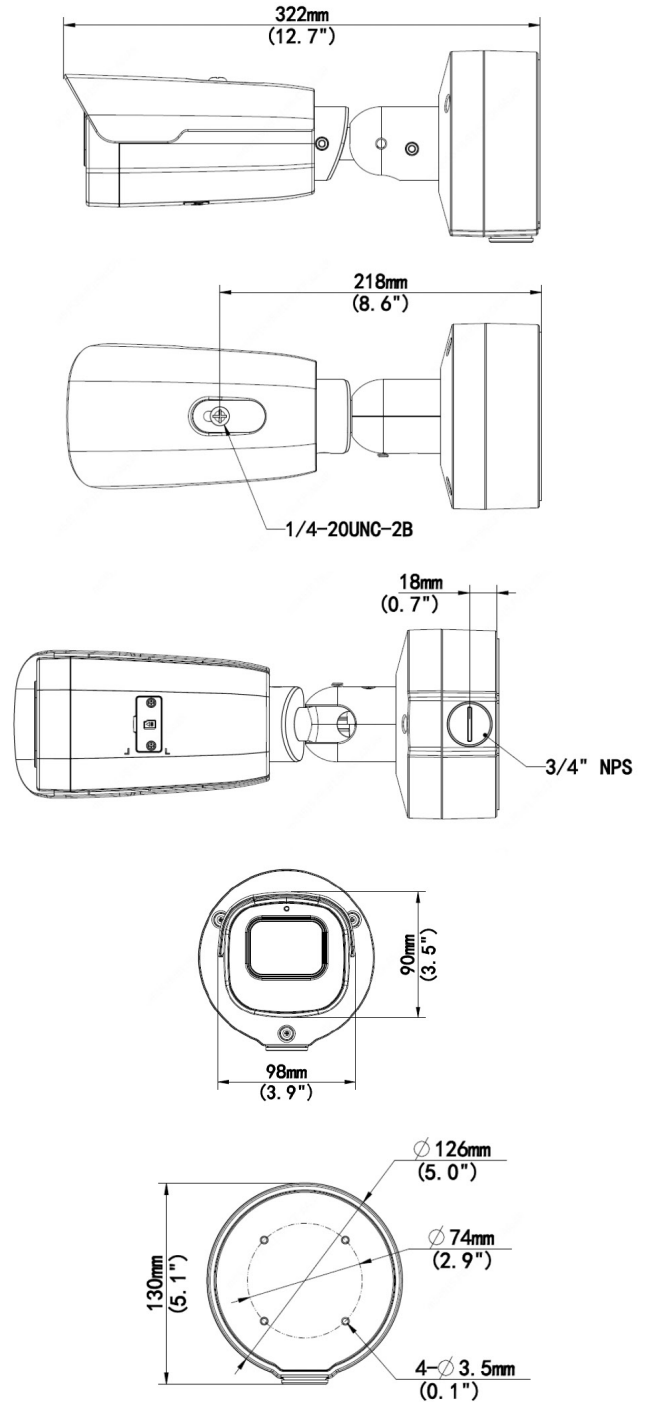

SPECIFICATIONS

CERTIFICATION

EMC	FCC CFR 47 Part 15 EN 55032:2015 EN 55024:2010 EN 61000-3-2:2014 EN 61000-3-3-2013
Safety	IEC 62368-1 EN 62368-1 UL 60950-1
Environment	CE-ROHS (2011/65/EU;(EU)2015/863); WEEE (2012/19/EU); REACH (Regulation (EC) No 1907/2006)

GENERAL

Power	DC12V(±25%), PoE(IEEE 802.3af) Power consumption: Max 12W
Dimensions (L x W x H)	Ø 130x322mm (Ø 5.1" x 12.7")
Weight	1.5Kg(3.31lb)
Working Environment	-40°C - 60°C (-40°F - 140°F), Humidity: ≤95% RH (non-condensing)
Storage Environment	-40°C - 70°C (-40°F - 158°F), Humidity: ≤95% RH (non-condensing)
Surge protection	6KV
Reset button	Support
Protection	Ingression protection: IP67 Vandal resistant: IK10

DIMENSIONS

BRACKETS

ACCESS CONTROL CONNECTION

Access Control Connection
831-402-9411

<http://www.commercialsurveillancesystems.com>