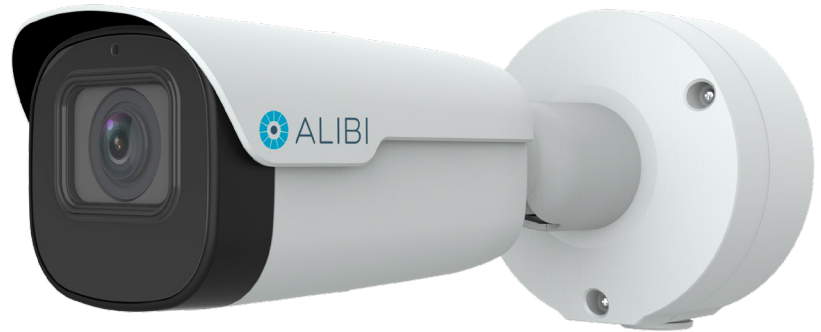

VIGILANT PERFORMANCE SERIES

ALIBI VIGILANT PERFORMANCE SERIES 4MP STARLIGHT SMARTSENSE VARIFOCAL IP BULLET CAMERA WITH EXTENDED IR

Key Features:

- + 4MP Fixed Lens IP bullet camera
- + 42.6 to 113.7 degrees Field of View
- + 262 feet long range Smart IR Distance
- + Advanced human and vehicle detection analytics
- + Starlight chipset for color in low light - 0.0005 Lux rating
- + MicroSD card slot - up to 256GB
- + Built-in mic and alarm
- + 120dB True WDR
- + IP67 rating - withstands temps from -22 degrees to 140 degrees Fahrenheit
- + IK10 Vandalproof Rating
- + NDAA compliant

This 4MP Starlight Varifocal Bullet IP Security Camera delivers high-resolution, crisp video at day or night.

NDAA Compliant - This product has been specifically designed and manufactured to comply with the latest technical requirements specified under NDAA regulations.

Superior Outdoor Performance - With an IP67 weather-rated metal enclosure, this bullet camera has a wide temperature range of -22 degrees to 140 degrees Fahrenheit - offering long-term durability even among extreme weather conditions such as rain, snow, and ice.