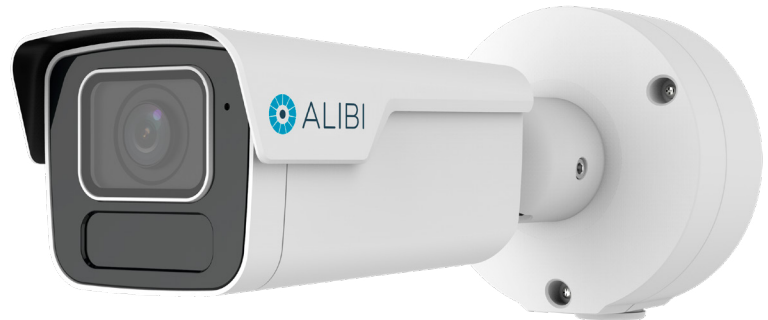

VIGILANT PERFORMANCE SERIES

ALIBI VIGILANT PERFORMANCE 4MP STARLIGHT SMARTSENSE INTELLISEARCH IP VARIFOCAL BULLET CAMERA

Key Specifications:

- + 4MP high-resolution 2688 x 1520 @ 30fps
- + 2.7-13.5mm autofocusing and motorized Lens
- + Smart IR up to 196 feet nighttime viewing
- + Color Attribute Collection
- + IntelliSearch Color Match Technology
- + Starlight technology - Color: 0.002Lux, 0 Lux with IR
- + Up to 130dB true WDR (Wide Dynamic Range)
- + Built-in Mic and Audio-Alarm 1 in/1 out
- + MicroSD, up to 256GB
- + ANR Network Storage, NAS (NFS)
- + Supports Ultra 265, H.265, H.264, and MJPEG
- + ONVIF (Profile S, Profile G, Profile T), API, SDK
- + IP67 rating - withstands temps from -22 degrees to +140 degrees Fahrenheit
- + NDAA-compliant

The Alibi Vigilant Performance Series, 4MP 196 feet IR Varifocal Bullet Camera delivers crisp video day or night. It also offers flexible storage solutions, with a built-in micro-SD slot - enabling local storage up to 512GB.